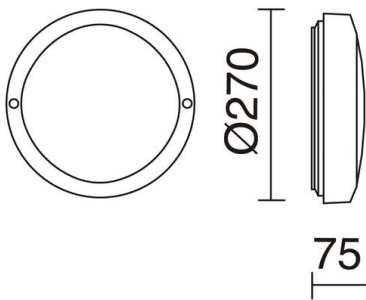

PAMPERO 232A-G05X1A-01

Wall Bracket PAMPERO IP65 E27 11W White

Pampero wall family is made of aluminum in a round shape with IP65, available in white and gray. It is installed on the wall or on the ceiling, depending on the need. It is suitable for lighting residential and commercial outdoor areas.

GENERAL DATA

Category	Surface
Family	Pampero
Finish	[o1] White
Location	Outdoor
Installation	Ceiling, Wall
Body material	Aluminum
Diffuser material	Frosted glass
ETIM class	EC0028g2
EAN	8435258629727

LIGHT SOURCES AND BEAMS

Sources	E27 LED Bulb/TC-TSE 11W max.
Lamp included	No
Beam	Direct symmetric

TECHNICAL DATA

Dimensions	Height x Width x Length (mm): 270 x 270 x 75
IP	IP65
Protection class	Class I
Frequency	50/60 Hz
Input voltage	110-240V AC V
Auxiliary gear	Without equipment, not needed
Weight	1.55 Kg
Cable outlets	1
ECORAAE category I	CAT-B
ECORAAE I	0.5
Flammable surfaces	Yes