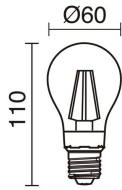

PAMPERO 232A-G05X1A-01

Wall Bracket PAMPERO IP65 E27 11W White

Pampero wall family is made of aluminum in a round shape with IP65, available in white and gray. It is installed on the wall or on the ceiling, depending on the need. It is suitable for lighting residential and commercial outdoor areas.

GENERAL DATA

Category	Surface
Family	Pampero
Finish	[o1] White
Location	Outdoor
Installation	Ceiling, Wall
Body material	Aluminum
Diffuser material	Frosted glass
ETIM class	EC0028g2
EAN	8435258629727

LIGHT SOURCES AND BEAMS

Sources	E27 LED Bulb/TC-TSE 11W max.
Lamp included	No
Beam	Direct symmetric

TECHNICAL DATA

Dimensions	Height x Width x Length (mm): 270 x 270 x 75
IP	IP65
Protection class	Class I
Frequency	50/60 Hz
Input voltage	110-240V AC V
Auxiliary gear	Without equipment, not needed
Weight	1.55 Kg
Cable outlets	1
ECORAAE category I	CAT-B
ECORAAE I	0.5
Flammable surfaces	Yes

PAMPERO 232A-G05X1A-01

Wall Bracket PAMPERO IP65 E27 11W White

RECOMMENDED ACCESSORIES

632C-L0506B-01

Lamp LED FILAMENT E27 LED
Bulb 6W 800lm CRI80 2700K 360°

Input voltage	110-240V AC
Frequency	50/60
Wattage (W)	6.0
IP	IP20
Protection class	Class I