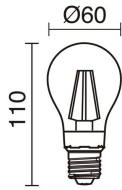

GENERAL DATA

| | |
|-------------------|---------------|
| Category | Surface |
| Family | Pampero |
| Finish | [o3] Grey |
| Location | Outdoor |
| Installation | Ceiling, Wall |
| Body material | Aluminum |
| Diffuser material | Frosted glass |
| ETIM class | EC0028g2 |
| EAN | 8435258629734 |

LIGHT SOURCES AND BEAMS

| | |
|---------------|------------------------------|
| Sources | E27 LED Bulb/TC-TSE 11W max. |
| Lamp included | No |
| Beam | Direct symmetric |

TECHNICAL DATA

| | |
|--------------------|----------------------------------------------|
| Dimensions | Height x Width x Length (mm): 270 x 270 x 75 |
| IP | IP65 |
| Protection class | Class I |
| Frequency | 50/60 Hz |
| Input voltage | 110-240V AC V |
| Auxiliary gear | Without equipment, not needed |
| Weight | 1.55 Kg |
| Cable outlets | 1 |
| ECORAE category I | CAT-B |
| ECORAE I | 0.5 |
| Flammable surfaces | Yes |

PAMPERO 232A-G05X1A-03

Wall Bracket PAMPERO IP65 E27 11W Grey

RECOMMENDED ACCESSORIES

632C-L0506B-01

Lamp LED FILAMENT E27 LED
Bulb 6W 800lm CRI80 2700K 360°

| | |
|------------------|-------------|
| Input voltage | 110-240V AC |
| Frequency | 50/60 |
| Wattage (W) | 6.0 |
| IP | IP20 |
| Protection class | Class I |