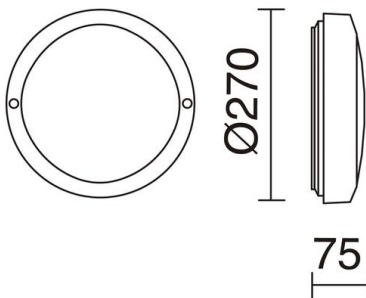

PAMPERO 232A-G05X1A-03

Wall Bracket PAMPERO IP65 E27 11W Grey

Pampero wall family is made of aluminum in a round shape with IP65, available in white and gray. It is installed on the wall or on the ceiling, depending on the need. It is suitable for lighting residential and commercial outdoor areas.

GENERAL DATA

| | |
|-------------------|---------------|
| Category | Surface |
| Family | Pampero |
| Finish | [o3] Grey |
| Location | Outdoor |
| Installation | Ceiling, Wall |
| Body material | Aluminum |
| Diffuser material | Frosted glass |
| ETIM class | EC0028g2 |
| EAN | 8435258629734 |

LIGHT SOURCES AND BEAMS

| | |
|---------------|------------------------------|
| Sources | E27 LED Bulb/TC-TSE 11W max. |
| Lamp included | No |
| Beam | Direct symmetric |

TECHNICAL DATA

| | |
|--------------------|----------------------------------------------|
| Dimensions | Height x Width x Length (mm): 270 x 270 x 75 |
| IP | IP65 |
| Protection class | Class I |
| Frequency | 50/60 Hz |
| Input voltage | 110-240V AC V |
| Auxiliary gear | Without equipment, not needed |
| Weight | 1.55 Kg |
| Cable outlets | 1 |
| ECORAE category I | CAT-B |
| ECORAE I | 0.5 |
| Flammable surfaces | Yes |

PAMPERO 232A-G05X1A-03

Wall Bracket PAMPERO IP65 E27 11W Grey

RECOMMENDED ACCESSORIES

632C-L0506B-01

Lamp LED FILAMENT E27 LED
Bulb 6W 800lm CRI80 2700K 360°

| | |
|------------------|-------------|
| Input voltage | 110-240V AC |
| Frequency | 50/60 |
| Wattage (W) | 6.0 |
| IP | IP20 |
| Protection class | Class I |