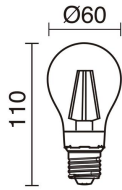

PIN 239B-G05X1A-01

Classical Suspended Fixture Pendant PIN IP43 E27 105W White

RECOMMENDED ACCESSORIES

632C-L0506B-01

Lamp LED FILAMENT E27 LED
Bulb 6W 800lm CRI80 2700K 360°

Input voltage	110-240V AC
Frequency	50/60
Wattage (W)	6.0
IP	IP20
Protection class	Class I