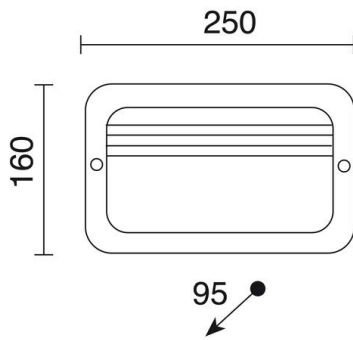

PRIMA 255A-G05X1A-01

Wall Bracket PRIMA IP44 E27 42W White

Prima family of wall lights is made of thermoplastic in a rectangular shape with IP44, available in black and white, with and without coating. This luminaire is suitable for installations in environments with a saline atmosphere and for illuminating busy outdoor areas.

GENERAL DATA

| | |
|-------------------|------------------|
| Category | Surface |
| Family | Prima |
| Finish | [01] White |
| Location | Outdoor |
| Installation | Wall |
| Body material | Thermoplastic |
| Diffuser material | Opalized crystal |
| Frame material | Technopolymer |
| ETIM class | EC0028g2 |
| EAN | 8435256501063 |

LIGHT SOURCES AND BEAMS

| | |
|---------------|----------------------------------|
| Sources | E27 LED Bulb/TC-TSE/HAL 42W max. |
| Lamp included | No |
| Beam | Semi-direct |

TECHNICAL DATA

| | |
|----------------------|--|
| Dimensions | Height x Width x Length (mm): 160 x 250 x 95 |
| IP | IP44 |
| Corrosion resistance | Yes |
| Protection class | Class I |
| Frequency | 50/60 Hz |
| Input voltage | 110-240V AC V |
| Auxiliary gear | Without equipment, not needed |
| Weight | 1.1 Kg |
| Cable outlets | 1 |
| ECORAE category I | CAT-B |
| ECORAE I | 0.5 |