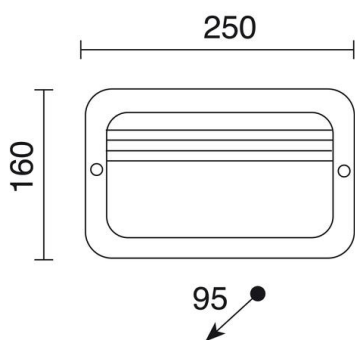

**PRIMA** 255A-G05X1A-02

Wall Bracket PRIMA IP44 E27 42W Black

Prima family of wall lights is made of thermoplastic in a rectangular shape with IP44, available in black and white, with and without coating. This luminaire is suitable for installations in environments with a saline atmosphere and for illuminating busy outdoor areas.

**GENERAL DATA**

Category	Surface
Family	Prima
Finish	[02] Black
Location	Outdoor
Installation	Wall
Body material	Thermoplastic
Diffuser material	Opalized crystal
Frame material	Technopolymer
ETIM class	EC0028g2
EAN	8435256501070

**LIGHT SOURCES AND BEAMS**

Sources	E27 LED Bulb/TC-TSE/HAL 42W max.
Lamp included	No
Beam	Semi-direct

**TECHNICAL DATA**

Dimensions	Height x Width x Length (mm): 160 x 250 x 95
IP	IP44
Corrosion resistance	Yes
Protection class	Class I
Frequency	50/60 Hz
Input voltage	110-240V AC V
Auxiliary gear	Without equipment, not needed
Weight	1.1 Kg
Cable outlets	1
ECORAE category I	CAT-B
ECORAE I	0.5