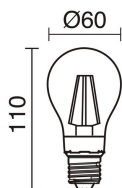

PRIMA 255A-G05X1A-02

Wall Bracket PRIMA IP44 E27 42W Black

RECOMMENDED ACCESSORIES

632C-L0506B-01
Lamp LED FILAMENT E27 LED
Bulb 6W 800lm CRI80 2700K 360°

Input voltage	110-240V AC
Frequency	50/60
Wattage (W)	6.0
IP	IP20
Protection class	Class I