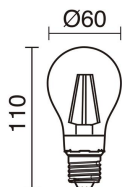

632C-L0506B-02
Lamp LED FILAMENT E27 LED
Bulb 6W 800lm 4000K 360°

Input voltage	110-240V AC
Frequency	50/60
Wattage (W)	6.0
IP	IP20
Protection class	Class I