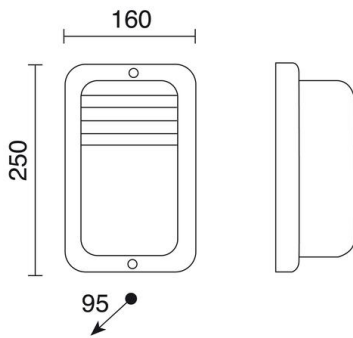

**PRIMA** 255B-G05X1A-01

Wall Bracket PRIMA IP44 E27 42W White

Prima family of wall lights is made of thermoplastic in a rectangular shape with IP44, available in black and white, with and without coating. This luminaire is suitable for installations in environments with a saline atmosphere and for illuminating busy outdoor areas.

**GENERAL DATA**

Category	Surface
Family	Prima
Finish	[01] White
Location	Outdoor
Installation	Wall
Body material	Thermoplastic
Diffuser material	Opalized crystal
Frame material	Technopolymer
ETIM class	EC0028g2
EAN	8435256501087

**LIGHT SOURCES AND BEAMS**

Sources	E27 LED Bulb/TC-TSE/HAL 42W max.
Lamp included	No
Beam	Semi-direct

**TECHNICAL DATA**

Dimensions	Height x Width x Length (mm): 250 x 160 x 95
IP	IP44
Corrosion resistance	Yes
Protection class	Class I
Frequency	50/60 Hz
Input voltage	110-240V AC V
Auxiliary gear	Without equipment, not needed
Weight	1.1 Kg
Cable outlets	1
ECORAE category I	CAT-B
ECORAE I	0.5