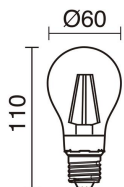

**LIGHT SOURCES AND BEAMS**

Sources	E27 LED Bulb/TC-TSE/HAL 42W max.
Lamp included	No
Beam	Semi-direct

**TECHNICAL DATA**

Dimensions	Height x Width x Length (mm): 250 x 160 x 95
IP	IP44
Corrosion resistance	Yes
Protection class	Class I
Frequency	50/60 Hz
Input voltage	110-240V AC V
Auxiliary gear	Without equipment, not needed
Weight	1.1 Kg
Cable outlets	1
ECORAE category I	CAT-B
ECORAE I	0.5

# PRIMA 255B-G05X1A-01

Wall Bracket PRIMA IP44 E27 42W White

**RECOMMENDED ACCESSORIES**

**632C-L0506B-01**  
 Lamp LED FILAMENT E27 LED  
 Bulb 6W 800lm CRI80 2700K 360°

Input voltage	110-240V AC
Frequency	50/60
Wattage (W)	6.0
IP	IP20
Protection class	Class I