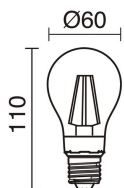

PRIMA 255B-G05X1A-01

Wall Bracket PRIMA IP44 E27 42W White

RECOMMENDED ACCESSORIES

632C-L0506B-01
Lamp LED FILAMENT E27 LED
Bulb 6W 800lm CRI80 2700K 360°

Input voltage	110-240V AC
Frequency	50/60
Wattage (W)	6.0
IP	IP20
Protection class	Class I