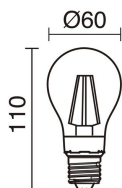

PRIMA 255B-G05X1A-02

Wall Bracket PRIMA IP44 E27 42W Black

RECOMMENDED ACCESSORIES

632C-L0506B-01
Lamp LED FILAMENT E27 LED
Bulb 6W 800lm CRI80 2700K 360°

Input voltage	110-240V AC
Frequency	50/60
Wattage (W)	6.0
IP	IP20
Protection class	Class I