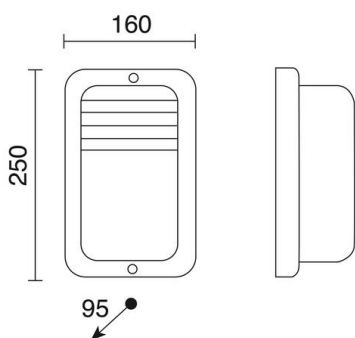

PRIMA 255B-G05X1A-02

Wall Bracket PRIMA IP44 E27 42W Black

Prima family of wall lights is made of thermoplastic in a rectangular shape with IP44, available in black and white, with and without coating. This luminaire is suitable for installations in environments with a saline atmosphere and for illuminating busy outdoor areas.

GENERAL DATA

Category	Surface
Family	Prima
Finish	[02] Black
Location	Outdoor
Installation	Wall
Body material	Thermoplastic
Diffuser material	Opalized crystal
Frame material	Technopolymer
ETIM class	EC0028g2
EAN	8435256501094

LIGHT SOURCES AND BEAMS

Sources	E27 LED Bulb/TC-TSE/HAL 42W max.
Lamp included	No
Beam	Semi-direct

TECHNICAL DATA

Dimensions	Height x Width x Length (mm): 250 x 160 x 95
IP	IP44
Corrosion resistance	Yes
Protection class	Class I
Frequency	50/60 Hz
Input voltage	110-240V AC V
Auxiliary gear	Without equipment, not needed
Weight	1.1 Kg
Cable outlets	1
ECORAE category I	CAT-B
ECORAE I	0.5