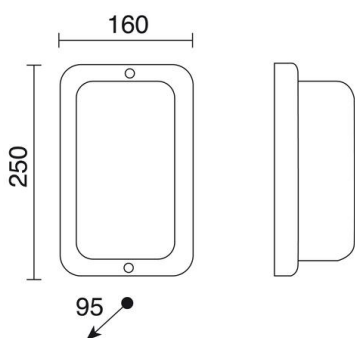

PRIMA 255C-G05X1A-01

Wall Bracket PRIMA IP44 E27 42W White

Prima family of wall lights is made of thermoplastic in a rectangular shape with IP44, available in black and white, with and without coating. This luminaire is suitable for installations in environments with a saline atmosphere and for illuminating busy outdoor areas.

GENERAL DATA

Category	Surface
Family	Prima
Finish	[01] White
Location	Outdoor
Installation	Wall
Body material	Thermoplastic
Diffuser material	Opalized crystal
Frame material	Technopolymer
ETIM class	EC0028g2
EAN	8435256501100

LIGHT SOURCES AND BEAMS

Sources	E27 LED Bulb/TC-TSE/HAL 42W max.
Lamp included	No
Beam	Direct symmetric

TECHNICAL DATA

Dimensions	Height x Width x Length (mm): 250 x 160 x 95
IP	IP44
Corrosion resistance	Yes
Protection class	Class I
Frequency	50/60 Hz
Input voltage	110-240V AC V
Auxiliary gear	Without equipment, not needed
Weight	1.1 Kg
Cable outlets	1
ECORAE category I	CAT-B
ECORAE I	0.5