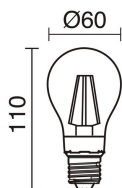

PRIMA 255C-G05X1A-02

Wall Bracket PRIMA IP44 E27 42W Black

RECOMMENDED ACCESSORIES

632C-L0506B-01
Lamp LED FILAMENT E27 LED
Bulb 6W 800lm CRI80 2700K 360°

Input voltage	110-240V AC
Frequency	50/60
Wattage (W)	6.0
IP	IP20
Protection class	Class I