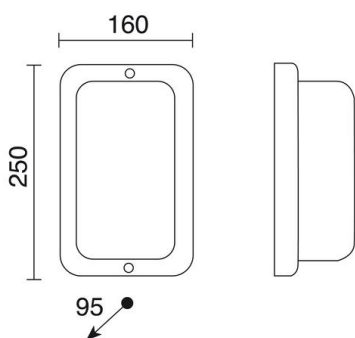

PRIMA 255C-G05X1A-02

Wall Bracket PRIMA IP44 E27 42W Black

Prima family of wall lights is made of thermoplastic in a rectangular shape with IP44, available in black and white, with and without coating. This luminaire is suitable for installations in environments with a saline atmosphere and for illuminating busy outdoor areas.

GENERAL DATA

Category	Surface
Family	Prima
Finish	[02] Black
Location	Outdoor
Installation	Wall
Body material	Thermoplastic
Diffuser material	Opalized crystal
Frame material	Technopolymer
ETIM class	EC0028g2
EAN	8435256501117

LIGHT SOURCES AND BEAMS

Sources	E27 LED Bulb/TC-TSE/HAL 42W max.
Lamp included	No
Beam	Direct symmetric

TECHNICAL DATA

Dimensions	Height x Width x Length (mm): 250 x 160 x 95
IP	IP44
Corrosion resistance	Yes
Protection class	Class I
Frequency	50/60 Hz
Input voltage	110-240V AC V
Auxiliary gear	Without equipment, not needed
Weight	1.1 Kg
Cable outlets	1
ECORAE category I	CAT-B
ECORAE I	0.5