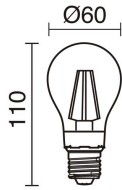

SAURO 272C-G05X1A-02

Bollard SAURO IP55 E27 30W 1100mm Black

RECOMMENDED ACCESSORIES

632C-L0506B-01

Lamp LED FILAMENT E27 LED
Bulb 6W 800lm CRI80 2700K 360°

Input voltage	110-240V AC
Frequency	50/60
Wattage (W)	6.0
IP	IP20
Protection class	Class I