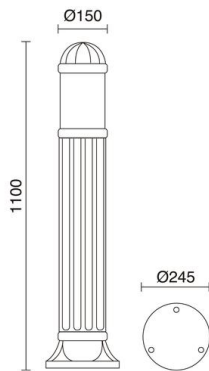

SAURO 272C-G05X1A-02

Bollard SAURO IP55 E27 30W 1100mm Black

Sauro family consists of the beacons of the classical style available in three different heights. They are made of transparent resin and methacrylate, have IP55 and are corrosion resistant. They are also suitable for installation in environments with salty air.

GENERAL DATA

Category	Bollards and columns
Family	Sauro
Finish	[02] Black
Location	Outdoor
Installation	Floor
Body material	Resin
Diffuser material	Transparent methacrylate
ETIM class	EC000301
EAN	8435256522877

LIGHT SOURCES AND BEAMS

Sources	E27 LED Bulb/TC-TSE 30W max.
Lamp included	No
Beam	Rotosimétrica

TECHNICAL DATA

Dimensions	Height x Diameter (mm): 1100 x 150
IP	IP55
Corrosion resistance	Yes
Protection class	Class II
Frequency	50/60 Hz
Input voltage	110-240V AC V
Auxiliary gear	Without equipment, not needed
Weight	4.65 Kg
Cable outlets	1
ECORAE category I	CAT-B
ECORAE I	0.5
Anchorage included	Yes