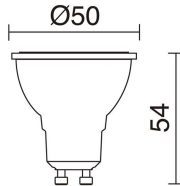

578A-L2104A-01
Lamp LED PRO GU10 3.50W 36°
White

Input voltage	110-240V AC
Frequency	50/60
Wattage (W)	3.5
IP	IP20
Protection class	Class I