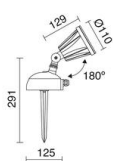

SENDAI 279A-G21X1A-03 Spotlights / Base Spotlight / Spike SENDAI IP65 GU10 50W 180° Grey

The Family Sendai projectors are made of aluminum and transparent glass with IP65, are suitable for installations on the floor or on the wall. They have the maximum inclination angle of 180 ° and its base measures 5cm. It is recommended to illuminate the passage areas, gardens, terraces, outdoor territories.

LIGHT SOURCES AND BEAMS

Sources	GU10 PAR16 50W max.
Lamp included	No
Beam	Direct symmetric

TECHNICAL DATA

Dimensions	Width x Length (mm): 125 x 125
IP	IP65
Protection class	Class I
Frequency	50/60 Hz
Input voltage	110-240V AC V
Auxiliary gear	Without equipment, not needed
Weight	0.9 Kg
Cable outlets	1
Tilt angle	180.0 °
ECORAE category I	CAT-B
ECORAE I	0.5
Flammable surfaces	Yes