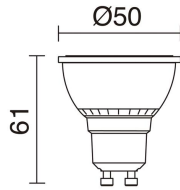

SENDAI 279A-G21X1A-03 Spotlights / Base Spotlight / Spike SENDAI IP65 GU10 50W 180° Grey

RECOMMENDED ACCESSORIES

578A-L2105A-02
Lamp LED PRO GU10 LED Bulb
4.50W 300lm CRI80 4000K 38°
White

Input voltage	110-240V AC
Frequency	50/60
Wattage (W)	4.5
IP	IP20
Protection class	Class I