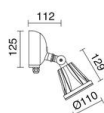

SENDAI 279A-G21X1A-03 Spotlights / Base Spotlight / Spike SENDAI IP65 GU10 50W 180° Grey

The Family Sendai projectors are made of aluminum and transparent glass with IP65, are suitable for installations on the floor or on the wall. They have the maximum inclination angle of 180 ° and its base measures 5cm. It is recommended to illuminate the passage areas, gardens, terraces, outdoor territories.

GENERAL DATA

Category	Spotlights
Family	Sendai
Finish	l03l Grey
Location	Outdoor
Installation	Floor, Wall
Body material	Aluminum
Diffuser material	Transparent glass
ETIM class	EC001744
EAN	8435256558111

LIGHT SOURCES AND BEAMS

Sources	GU10 PAR16 50W max.
Lamp included	No
Beam	Direct symmetric

TECHNICAL DATA

Dimensions	Width x Length (mm): 125 x 125
IP	IP65
Protection class	Class I
Frequency	50/60 Hz
Input voltage	110-240V AC V
Auxiliary gear	Without equipment, not needed
Weight	0.9 Kg
Cable outlets	1
Tilt angle	180.0 °
ECORAE category I	CAT-B
ECORAE I	0.5
Flammable surfaces	Yes