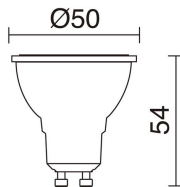

578A-L2104A-02
Lamp LED PRO GU10 3.50W 36°
White

Input voltage	110-240V AC
Frequency	50/60
IP	IP20
Protection class	Class I