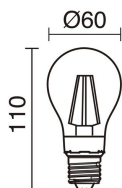

SIROCO 286A-G05X1A-03

Bollard SIROCO IP44 E27 14W 650mm Grey

RECOMMENDED ACCESSORIES

632C-L0506B-01
Lamp LED FILAMENT E27 LED
Bulb 6W 800lm CRI80 2700K 360°

Input voltage	110-240V AC
Frequency	50/60
Wattage (W)	6.0
IP	IP20
Protection class	Class I