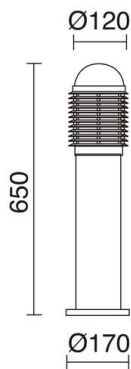

# SIROCO 286A-G05X1A-03

Bollard SIROCO IP44 E27 14W 650mm Grey

Siroco beacon family is made of aluminum with IP44 and rotosymmetric light beam. It is available in two colors anthracite and gray. It is designed to illuminate the garden areas outside.

### GENERAL DATA

Category	Bollards and columns
Family	Siroco
Finish	[03] Grey
Location	Outdoor
Installation	Floor
Body material	Aluminum
Diffuser material	Transparent polycarbonate
ETIM class	EC000301
EAN	8435258630006

### LIGHT SOURCES AND BEAMS

Sources	E27 LED Bulb/TC-TSE 14W max.
Lamp included	No
Beam	Rotosimétrica

### TECHNICAL DATA

Dimensions	Height x Width x Length (mm): 650 x 170 x 170
IP	IP44
Protection class	Class I
Frequency	50/60 Hz
Input voltage	110-240V AC V
Auxiliary gear	Without equipment, not needed
Weight	2.0 Kg
Cable outlets	1
ECORAE category I	CAT-B
ECORAE I	0.5
Anchorage included	Yes
Flammable surfaces	Yes