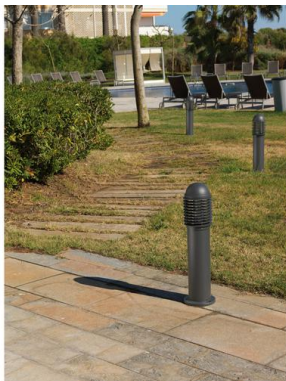

# SIROCO 286A-G05X1A-03

Bollard SIROCO IP44 E27 14W 650mm Grey

Siroco beacon family is made of aluminum with IP44 and rotosymmetric light beam. It is available in two colors anthracite and gray. It is designed to illuminate the garden areas outside.

### GENERAL DATA

Category	Bollards and columns
Family	Siroco
Finish	[03] Grey
Location	Outdoor
Installation	Floor
Body material	Aluminum
Diffuser material	Transparent polycarbonate
ETIM class	EC000301
EAN	8435258630006