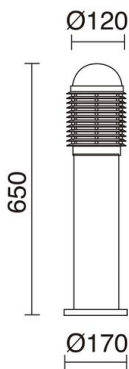

SIROCO 286A-G05X1A-04

Bollard SIROCO IP44 E27 14W 650mm Anthracite

Siroco beacon family is made of aluminum with IP44 and rotosymmetric light beam. It is available in two colors anthracite and gray. It is designed to illuminate the garden areas outside.

GENERAL DATA

Category	Bollards and columns
Family	Siroco
Finish	[04] Anthracite
Location	Outdoor
Installation	Floor
Body material	Aluminum
Diffuser material	Transparent polycarbonate
ETIM class	EC000301
EAN	8435258629994

LIGHT SOURCES AND BEAMS

Sources	E27 LED Bulb/TC-TSE 14W max.
Lamp included	No
Beam	Rotosimétrica

TECHNICAL DATA

Dimensions	Height x Width x Length (mm): 650 x 170 x 170
IP	IP44
Protection class	Class I
Frequency	50/60 Hz
Input voltage	110-240V AC V
Auxiliary gear	Without equipment, not needed
Weight	2.0 Kg
Cable outlets	1
ECORAE category I	CAT-B
ECORAE I	0.5
Anchorage included	Yes
Flammable surfaces	Yes