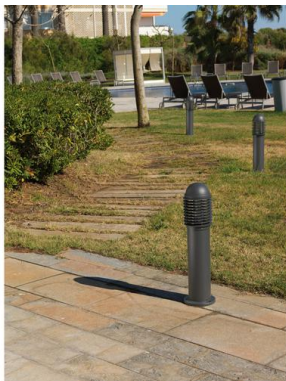

SIROCO 286A-G05X1A-04

Bollard SIROCO IP44 E27 14W 650mm Anthracite

Siroco beacon family is made of aluminum with IP44 and rotosymmetric light beam. It is available in two colors anthracite and gray. It is designed to illuminate the garden areas outside.

GENERAL DATA

Category	Bollards and columns
Family	Siroco
Finish	[04] Anthracite
Location	Outdoor
Installation	Floor
Body material	Aluminum
Diffuser material	Transparent polycarbonate
ETIM class	EC000301
EAN	8435258629994