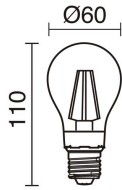

LIGHT SOURCES AND BEAMS

Sources	E27 LED Bulb/TC-TSE 14W max.
Lamp included	No
Beam	Rotosimétrica

TECHNICAL DATA

Dimensions	Height x Width x Length (mm): 650 x 170 x 170
IP	IP44
Protection class	Class I
Frequency	50/60 Hz
Input voltage	110-240V AC V
Auxiliary gear	Without equipment, not needed
Weight	2.0 Kg
Cable outlets	1
ECORAE category I	CAT-B
ECORAE I	0.5
Anchorage included	Yes
Flammable surfaces	Yes

SIROCO 286A-G05X1A-04

Bollard SIROCO IP44 E27 14W 650mm Anthracite

RECOMMENDED ACCESSORIES

632C-L0506B-01
Lamp LED FILAMENT E27 LED
Bulb 6W 800lm CRI80 2700K 360°

Input voltage	110-240V AC
Frequency	50/60
Wattage (W)	6.0
IP	IP20
Protection class	Class I