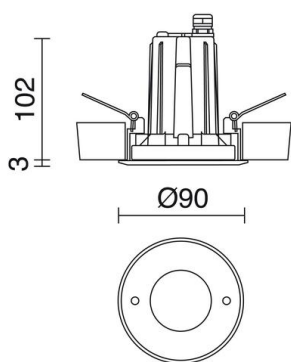

# SOFITO 290A-G21X1A-30

Recessed ceiling SOFITO IP67 GU4 20W Stainless steel

Sofito recessed ceiling, made of aluminum with a degree of protection IP67. The embedment depth is 10cm with the emission temperature of 4000K. It is suitable for lighting outdoor residential areas.

### GENERAL DATA

Category	Recessed
Family	Sofito
Finish	[30] Stainless steel
Location	Outdoor
Installation	Ceiling
Body material	Aluminum
Diffuser material	Transparent glass
Frame material	Inox aisi 316L
ETIM class	EC001744
EAN	8435256521627

### TECHNICAL DATA

Dimensions	Height x Diameter (mm): 3 x 90
IP	IP67
Corrosion resistance	Yes
Protection class	Class III
Frequency	50/60 Hz
Input voltage	12V AC V
Auxiliary gear	Without equipment, needed
Weight	0.5 Kg
Cable outlets	1
Cut hole dimensions	Diameter x Depth (mm): 86 x 102
ECORAE category I	CAT-A
ECORAE I	0.25
Periodic maintenance	Yes