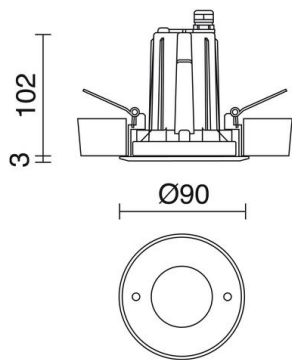

SOFITO 290A-L0110H-30 Recessed ceiling SOFITO IP67 LED COB 9W 1170lm CRI80 3000K 40°
Stainless steel

Sofito recessed ceiling, made of aluminum with a degree of protection IP67. The embedment depth is 10cm with the emission temperature of 4000K. It is suitable for lighting outdoor residential areas.

GENERAL DATA

Category	Recessed
Family	Sofito
Finish	[30] Stainless steel
Location	Outdoor
Installation	Ceiling
Body material	Aluminum
Diffuser material	Transparent glass
Frame material	Inox aisi 316L
ETIM class	EC001744
EAN	8433264119546

LIGHT SOURCES AND BEAMS

Sources	LED COB 9W max. 1170lm 3000K CRI80
Energy efficiency	E
Beam	40° - Direct symmetric

TECHNICAL DATA

Dimensions	Height x Diameter (mm): 3 x 90
IP	IP67
Corrosion resistance	Yes
Protection class	Class III
Auxiliary gear	Without equipment, needed
Lifetime	30.000 h
LED lifetime L	80
LED lifetime B	20
Weight	0.55 Kg
Cable outlets	1
Cut hole dimensions	Diameter x Depth (mm): 86 x 102
ECORAE category I	LED-A
ECORAE I	0.25
Periodic maintenance	Yes