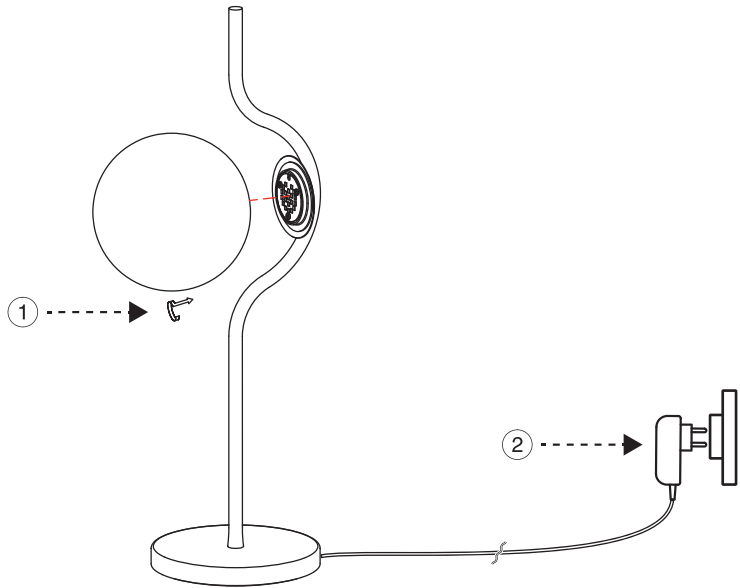

OFF

	Dimmer Intensity			
1 touch	2 touches	3 touches	4 touches	
100%	50%	10%	off	

**TECHNICAL FEATURES**

SMD LED 7W 2700K 570Lm incl.

220-240  
V~

50/60  
Hz

Ty  
2m

UK  
CA