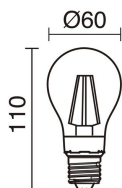

**GENERAL DATA**

Category	Surface
Family	Sur
Finish	[01] White
Location	Outdoor
Installation	Wall
Body material	Aluminum
Diffuser material	Frosted polycarbonate
ETIM class	EC0028g2
EAN	8435258629772

**LIGHT SOURCES AND BEAMS**

Sources	E27 LED Bulb/TC-TSE 23W max.
Lamp included	No
Beam	Direct symmetric

**TECHNICAL DATA**

Dimensions	Height x Width x Length (mm): 120 x 273 x 85
IP	IP54
Protection class	Class I
Frequency	50/60 Hz
Input voltage	110-240V AC V
Auxiliary gear	Without equipment, not needed
Weight	0.4 Kg
Cable outlets	1
ECORAE category I	CAT-B
ECORAE I	0.5
Flammable surfaces	Yes

**SUR** 301A-G05X1A-01

Wall Bracket SUR IP54 E27 23W White

**RECOMMENDED ACCESSORIES**

**632C-L0506B-01**  
Lamp LED FILAMENT E27 LED  
Bulb 6W 800lm CRI80 2700K 360°

Input voltage	110-240V AC
Frequency	50/60
Wattage (W)	6.0
IP	IP20
Protection class	Class I