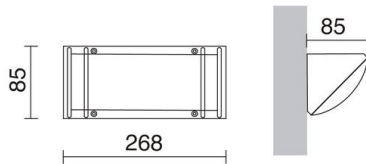

**SUR** 301A-G05X1A-01

Wall Bracket SUR IP54 E27 23W White

Sur family of wall lights is made of aluminum in an elongated shape with IP54, available in two colors, black and white. It is suitable for lighting outdoor garden areas.

**GENERAL DATA**

Category	Surface
Family	Sur
Finish	[01] White
Location	Outdoor
Installation	Wall
Body material	Aluminum
Diffuser material	Frosted polycarbonate
ETIM class	EC0028g2
EAN	8435258629772

**LIGHT SOURCES AND BEAMS**

Sources	E27 LED Bulb/TC-TSE 23W max.
Lamp included	No
Beam	Direct symmetric

**TECHNICAL DATA**

Dimensions	Height x Width x Length (mm): 120 x 273 x 85
IP	IP54
Protection class	Class I
Frequency	50/60 Hz
Input voltage	110-240V AC V
Auxiliary gear	Without equipment, not needed
Weight	0.4 Kg
Cable outlets	1
ECORAE category I	CAT-B
ECORAE I	0.5
Flammable surfaces	Yes