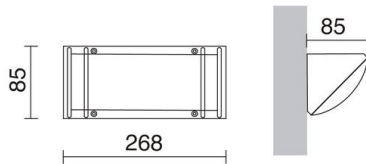

**SUR** 301A-G05X1A-02

Wall Bracket SUR IP54 E27 23W Black

Sur family of wall lights is made of aluminum in an elongated shape with IP54, available in two colors, black and white. It is suitable for lighting outdoor garden areas.

**GENERAL DATA**

Category	Surface
Family	Sur
Finish	[02] Black
Location	Outdoor
Installation	Wall
Body material	Aluminum
Diffuser material	Frosted polycarbonate
ETIM class	EC0028g2
EAN	8435258629765

**LIGHT SOURCES AND BEAMS**

Sources	E27 LED Bulb/TC-TSE 23W max.
Lamp included	No
Beam	Direct symmetric

**TECHNICAL DATA**

Dimensions	Height x Width x Length (mm): 120 x 273 x 85
IP	IP54
Protection class	Class I
Frequency	50/60 Hz
Input voltage	110-240V AC V
Auxiliary gear	Without equipment, not needed
Weight	0.4 Kg
Cable outlets	1
ECORAAE category I	CAT-B
ECORAAE I	0.5
Flammable surfaces	Yes