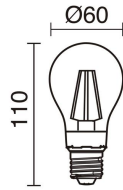

**GENERAL DATA**

Category	Surface
Family	Sur
Finish	[02] Black
Location	Outdoor
Installation	Wall
Body material	Aluminum
Diffuser material	Frosted polycarbonate
ETIM class	EC0028g2
EAN	8435258629765

**LIGHT SOURCES AND BEAMS**

Sources	E27 LED Bulb/TC-TSE 23W max.
Lamp included	No
Beam	Direct symmetric

**TECHNICAL DATA**

Dimensions	Height x Width x Length (mm): 120 x 273 x 85
IP	IP54
Protection class	Class I
Frequency	50/60 Hz
Input voltage	110-240V AC V
Auxiliary gear	Without equipment, not needed
Weight	0.4 Kg
Cable outlets	1
ECORAAE category I	CAT-B
ECORAAE I	0.5
Flammable surfaces	Yes

**SUR** 301A-G05X1A-02

Wall Bracket SUR IP54 E27 23W Black

**RECOMMENDED ACCESSORIES**

**632C-L0506B-01**  
Lamp LED FILAMENT E27 LED  
Bulb 6W 800lm CRI80 2700K 360°

Input voltage	110-240V AC
Frequency	50/60
Wattage (W)	6.0
IP	IP20
Protection class	Class I