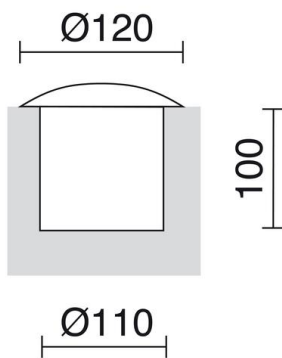

SURI 302B-L0105B-04

Recessed floor 2 emission SURI IP67 LED SMD AC 4W 420lm CRI80 3000K Anthracite

Suri recessed wall lights, made of aluminum with a degree of protection IP67, available in three types of mono, double and triple emission and in two colors black and anthracite. The embedment depth is 10cm. They are recessed designed to illuminate outdoor passageways.

GENERAL DATA

| | |
|-------------------|-----------------|
| Category | Recessed |
| Family | Suri |
| Finish | [04] Anthracite |
| Location | Outdoor |
| Installation | Floor |
| Body material | Aluminum |
| Diffuser material | Frosted glass |
| Frame material | Aluminum |
| ETIM class | EC000758 |
| EAN | 8435256520347 |

| | |
|-----------------------|----------------------------------|
| Dimensions | Diameter (mm): 120 |
| IP | IP67 |
| IK | 09 |
| Dinamic pressure | 2,000.0 Kg / 10.0 Km/h |
| Corrosion resistance | Yes |
| Protection class | Class I |
| Frequency | 50/60 Hz |
| Input voltage | 220-240V AC V |
| Auxiliary gear | Electronic |
| Lifetime | 25,000 h |
| LED lifetime L | 80 |
| LED lifetime B | 20 |
| Weight | 0.7 Kg |
| Cable outlets | 1 |
| Cut hole box included | Yes |
| Cut hole dimensions | Diameter x Depth (mm): 110 x 100 |
| ECORAAE category I | LED-A |
| ECORAAE I | 0.25 |