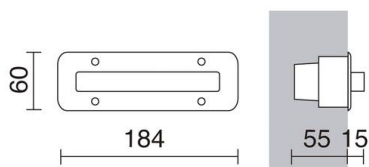

SYNA 305A-L9804H-30

Wall recessed SYNA IP68 LED SMD 3W CRI80 3000K up-down Stainless steel

Empotrables de pared Syna, fabricados de tecnopolímero con un grado de protección IP68, disponibles en dos tipos de luz SMD y SMD azul, además tienen la versión de emisión Up-Down. La profundidad de empotramiento es de 5cm. Son empotrables diseñados para iluminar las zonas exteriores.

GENERAL DATA

Category	Recessed
Family	Syna
Finish	[30] Stainless steel
Location	Outdoor
Installation	Wall
Body material	Technopolymer
Diffuser material	Transparent polycarbonate
Frame material	Inox aisi 304
ETIM class	EC000481
EAN	8435258622209

LIGHT SOURCES AND BEAMS

Sources	LED SMD 3W max. 3000K CRI80 BLUE
Energy efficiency	G
Beams	Direct symmetric Indirect symmetric

TECHNICAL DATA

Dimensions	Height x Width x Length (mm): 60 x 184 x 70
IP	IP68
IK	08
Protection class	Class III
Auxiliary gear	Without equipment, needed
Surface temperature	55.0 °C
Lifetime	50.000 h
LED lifetime L	80
LED lifetime B	50
Weight	0.35 Kg
Cable outlets	2
Cut hole box included	Yes
Cut hole dimensions	Length x Width x Depth (mm): 117 x 56 x 55
ECORAE category I	LED-A
ECORAE I	0.25
Periodic maintenance	Yes
Flammable surfaces	Yes

SYNA

 305A-L9804H-30 Wall recessed SYNA IP68 LED SMD 3W CRI80 3000K up-down Stainless steel**RECOMMENDED ACCESSORIES****B02A-X3317H-01**

Power supplies ALIMENTADORES

White

Input voltage	110-240V AC
Frequency	50/60
Output current (mA)	350
Wattage (W)	17.0
IP	IP20
Protection class	Class II