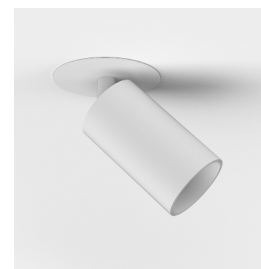

CAN 50 RECESSED

astro

GENERAL

LOCATION:	Architectral/Interior
CLASS:	CE (Class I)
IP RATING:	IP20
BATHROOM ZONE:	Zone 3
DRIVER REQUIRED:	No
INSTALLATION ORIENTATION:	Ceiling Mount
MAIN MATERIAL:	Metal - Aluminium
DIMENSIONS (mm):	H: 124 Ø: 80
CUT OUT HOLE (mm):	Ø: 60
RECESS DEPTH (mm):	60
FIRE RATING:	-
CABLE LENGTH (mm):	200
GROSS WEIGHT (kg):	0.43

LAMP

LIGHT SOURCE:	LED Module
WATTAGE:	7.7W
LAMP INCLUDED:	Yes (Integral)
MAXIMUM LAMP LENGTH (mm):	-
LUMINOUS FLUX (lm):	502
COLOUR TEMP (K):	3000
CRI (Ra):	80
MACADAM ELLIPSE:	3-Step
TILT ADJUSTABLE ANGLE (°):	90
ROTATION ADJUSTABLE ANGLE (°):	330
LIFETIME (hrs):	40000
BEAM ANGLE (°):	30

SHADE INCLUDED:	-
SHADE MATERIAL:	-
F MARK:	Suitable for mounting on flammable materials

CODE: 1396008 (6170)
FINISH: MATT BLACK

CODE: 1396009 (6171)
FINISH: MATT WHITE

TO MAINTAIN THIS PRODUCT TO ITS BEST CONDITION, PLEASE VIEW OUR CARE AND CLEANING GUIDE ON THE SUPPORT SECTION OF THE ASTRO WEBSITE.