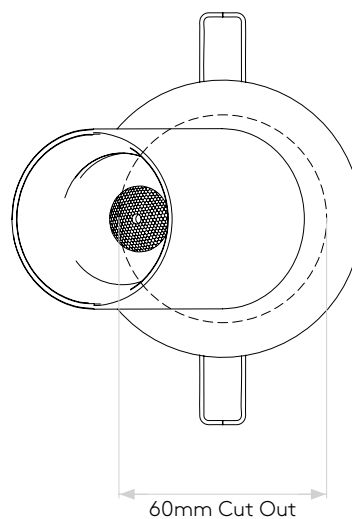

Please note that some dimensions may vary slightly due to manufacturing tolerances, this includes cable entry and fixing holes

Veuillez noter que certaines dimensions peuvent varier légèrement en raison des tolérances de fabrication, y compris l'entrée de câble et les trous de fixation.

Bitte beachten Sie, dass die Maße Fertigungstoleranzen unterliegen und daher in geringem Umfang von der angegebenen Größe abweichen können. Dies gilt auch für Kabeleingänge und Befestigungslöcher.

Si prega notare che possono esserci piccole variazioni in alcune dimensioni dovute alle tolleranze di produzione, queste includono l'ingresso del cavo e i fori di fissaggio.