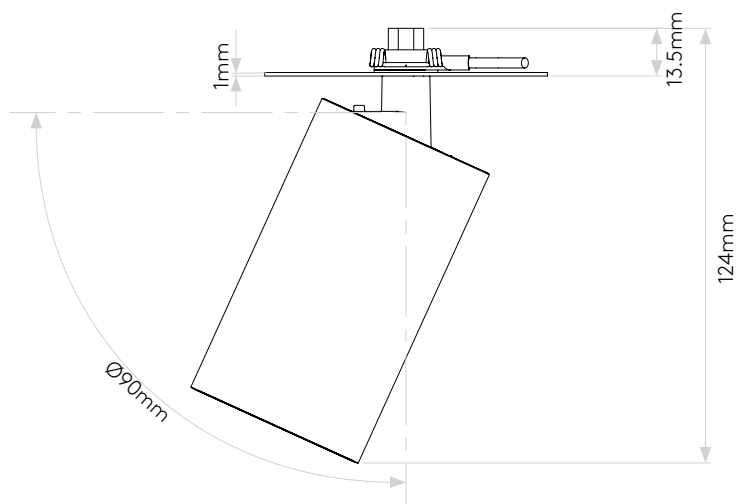

Please note that some dimensions may vary slightly due to manufacturing tolerances, this includes cable entry and fixing holes

Veuillez noter que certaines dimensions peuvent varier légèrement en raison des tolérances de fabrication, y compris l'entrée de câble et les trous de fixation.

Bitte beachten Sie, dass die Maße Fertigungstoleranzen unterliegen und daher in geringem Umfang von der angegebenen Größe abweichen können. Dies gilt auch für Kabeleingänge und Befestigungslöcher.

Si prega notare che possono esserci piccole variazioni in alcune dimensioni dovute alle tolleranze di produzione, queste includono l'ingresso del cavo e i fori di fissaggio.