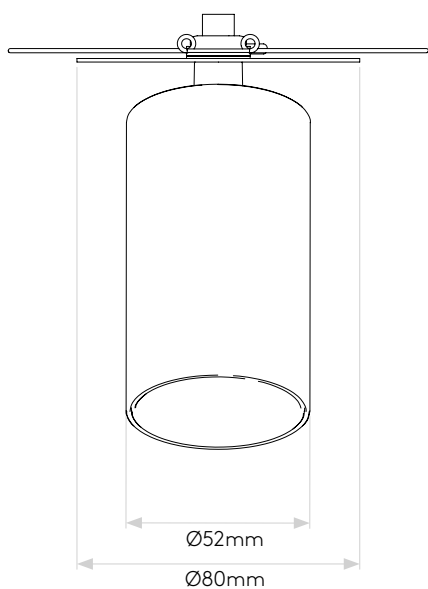

Please note that some dimensions may vary slightly due to manufacturing tolerances, this includes cable entry and fixing holes

Veuillez noter que certaines dimensions peuvent varier légèrement en raison des tolérances de fabrication, y compris l'entrée de câble et les trous de fixation.

Bitte beachten Sie, dass die Maße Fertigungstoleranzen unterliegen und daher in geringem Umfang von der angegebenen Größe abweichen können. Dies gilt auch für Kabeleingänge und Befestigungslöcher.

Si prega notare che possono esserci piccole variazioni in alcune dimensioni dovute alle tolleranze di produzione, queste includono l'ingresso del cavo e i fori di fissaggio.