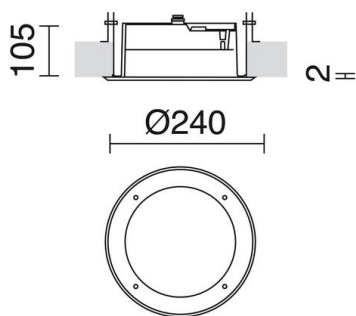

# SOFITO 316B-L0126B-30 Recessed ceiling SOFITO IP65 LED COB 26W 2967lm CRI90 3000K 58°

Stainless steel

Sofito recessed ceiling, made of aluminum with a degree of protection IP67. The embedment depth is 10cm with the emission temperature of 4000K. It is suitable for lighting outdoor residential areas.

### GENERAL DATA

Category	Recessed
Family	Sofito
Finish	[30] Stainless steel
Location	Outdoor
Installation	Ceiling
Body material	Aluminum
Diffuser material	Frosted glass
Frame material	Inox aisi 316L
ETIM class	EC001744
EAN	8435256543759

### TECHNICAL DATA

Dimensions	Diameter x Length (mm): 245 x 2
IP	IP65
IK	10
Corrosion resistance	Yes
Protection class	Class I
Frequency	50/60 Hz
Input voltage	220-240V AC V
Auxiliary gear	Electronic
Lifetime	100,000 h
LED lifetime L	80
LED lifetime B	10
Weight	3.2 Kg
Cable outlets	1
Cut hole box included	Yes
Cut hole dimensions	Diameter x Depth (mm): 225 x 135
ECORAE category I	LED-B
ECORAE I	0.5
Periodic maintenance	Yes