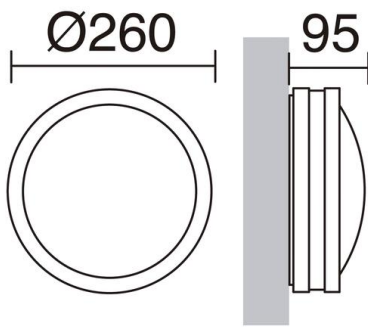

KIRA 321A-G05X1A-03

Wall Bracket KIRA IP54 E27 23W Grey

Kira family of wall lights is made of aluminum in anthracite color with IP54, available in two sizes with possible installation on the ceiling and on the wall. It is suitable for illuminating outdoor residential areas.

GENERAL DATA

Category	Surface
Family	Kira
Finish	[o3] Grey
Location	Outdoor
Installation	Ceiling, Wall
Body material	Aluminum
Diffuser material	Opal polycarbonate
ETIM class	EC0028g2
EAN	8435256558470

LIGHT SOURCES AND BEAMS

Sources	E27 LED Bulb/TC-TSE 23W max.
Lamp included	No
Beam	Diffuse

TECHNICAL DATA

Dimensions	Height x Width x Length (mm): 260 x 260 x 95
IP	IP54
Protection class	Class I
Frequency	50/60 Hz
Input voltage	110-240V AC V
Auxiliary gear	Without equipment, not needed
Weight	0.96 Kg
Cable outlets	1
ECORAE category I	CAT-B
ECORAE I	0.5
Flammable surfaces	Yes