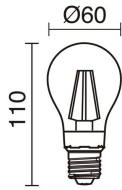

GENERAL DATA

Category	Surface
Family	Kira
Finish	[o3] Grey
Location	Outdoor
Installation	Ceiling, Wall
Body material	Aluminum
Diffuser material	Opal polycarbonate
ETIM class	EC0028g2
EAN	8435256558470

LIGHT SOURCES AND BEAMS

Sources	E27 LED Bulb/TC-TSE 23W max.
Lamp included	No
Beam	Diffuse

TECHNICAL DATA

Dimensions	Height x Width x Length (mm): 260 x 260 x 95
IP	IP54
Protection class	Class I
Frequency	50/60 Hz
Input voltage	110-240V AC V
Auxiliary gear	Without equipment, not needed
Weight	0.96 Kg
Cable outlets	1
ECORAE category I	CAT-B
ECORAE I	0.5
Flammable surfaces	Yes

KIRA 321A-G05X1A-03

Wall Bracket KIRA IP54 E27 23W Grey

RECOMMENDED ACCESSORIES

632C-L0506B-01
Lamp LED FILAMENT E27 LED
Bulb 6W 800lm CRI80 2700K 360°

Input voltage	110-240V AC
Frequency	50/60
Wattage (W)	6.0
IP	IP20
Protection class	Class I