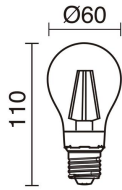

GENERAL DATA

Category	Surface
Family	Kira
Finish	[04] Anthracite
Location	Outdoor
Installation	Ceiling, Wall
Body material	Aluminum
Diffuser material	Opal polycarbonate
ETIM class	EC0028g2
EAN	8435256558463

LIGHT SOURCES AND BEAMS

Sources	E27 LED Bulb/TC-TSE 23W max.
Lamp included	No
Beam	Diffuse

TECHNICAL DATA

Dimensions	Height x Width x Length (mm): 260 x 260 x 95
IP	IP54
Protection class	Class I
Frequency	50/60 Hz
Input voltage	110-240V AC V
Auxiliary gear	Without equipment, not needed
Weight	1.0 Kg
Cable outlets	1
ECORAE category I	CAT-B
ECORAE I	0.5
Flammable surfaces	Yes

KIRA 321A-G05X1A-04

Wall Bracket KIRA IP54 E27 23W Anthracite

RECOMMENDED ACCESSORIES

632C-L0506B-01
Lamp LED FILAMENT E27 LED
Bulb 6W 800lm CRI80 2700K 360°

Input voltage	110-240V AC
Frequency	50/60
Wattage (W)	6.0
IP	IP20
Protection class	Class I