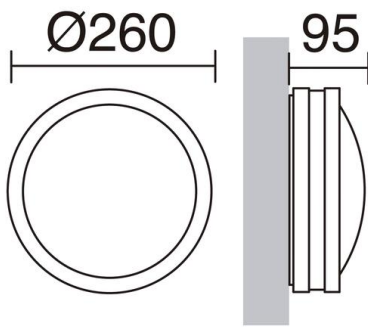

KIRA 321A-G05X1A-04

Wall Bracket KIRA IP54 E27 23W Anthracite

Kira family of wall lights is made of aluminum in anthracite color with IP54, available in two sizes with possible installation on the ceiling and on the wall. It is suitable for illuminating outdoor residential areas.

GENERAL DATA

Category	Surface
Family	Kira
Finish	[04] Anthracite
Location	Outdoor
Installation	Ceiling, Wall
Body material	Aluminum
Diffuser material	Opal polycarbonate
ETIM class	EC0028g2
EAN	8435256558463

LIGHT SOURCES AND BEAMS

Sources	E27 LED Bulb/TC-TSE 23W max.
Lamp included	No
Beam	Diffuse

TECHNICAL DATA

Dimensions	Height x Width x Length (mm): 260 x 260 x 95
IP	IP54
Protection class	Class I
Frequency	50/60 Hz
Input voltage	110-240V AC V
Auxiliary gear	Without equipment, not needed
Weight	1.0 Kg
Cable outlets	1
ECORAE category I	CAT-B
ECORAE I	0.5
Flammable surfaces	Yes