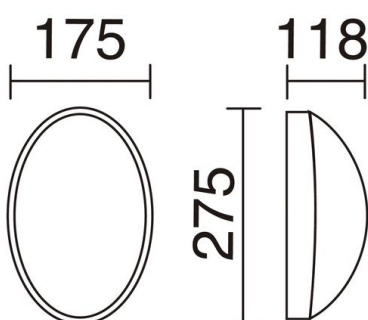

TUREL 334A-G05X1A-01

Wall Bracket TUREL IP54 E27 23W White

Wall light Turel is made of technopolymer in white with IP54, it is universal thanks to its oval shape. It is suitable for installations in environments with a salty atmosphere and to illuminate residential areas outside.

GENERAL DATA

| | |
|-------------------|-----------------------|
| Category | Surface |
| Family | Turel |
| Finish | [01] White |
| Location | Outdoor |
| Installation | Ceiling, Wall |
| Body material | Technopolymer |
| Diffuser material | Frosted polycarbonate |
| ETIM class | EC0028g2 |
| EAN | 8435258624678 |

TECHNICAL DATA

| | |
|--------------------|---|
| Dimensions | Height x Width x Length (mm): 275 x 175 x 118 |
| IP | IP54 |
| Protection class | Class II |
| Frequency | 50/60 Hz |
| Input voltage | 110-240V AC V |
| Auxiliary gear | Without equipment, not needed |
| Weight | 0.6 Kg |
| Cable outlets | 1 |
| ECORAAE category I | CAT-A |
| ECORAAE I | 0.5 |
| Flammable surfaces | Yes |