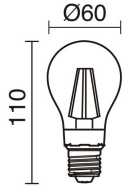

GENERAL DATA

| | |
|-------------------|-----------------------|
| Category | Surface |
| Family | Turel |
| Finish | [01] White |
| Location | Outdoor |
| Installation | Ceiling, Wall |
| Body material | Technopolymer |
| Diffuser material | Frosted polycarbonate |
| ETIM class | EC0028g2 |
| EAN | 8435258624678 |

LIGHT SOURCES AND BEAMS

| | |
|-------------------|------------------------------|
| Sources | E27 LED Bulb/TC-TSE 23W max. |
| Energy efficiency | A++, A+, A, B, C, D, E |
| Lamp included | No |
| Beam | Direct symmetric |

TECHNICAL DATA

| | |
|--------------------|---|
| Dimensions | Height x Width x Length (mm): 275 x 175 x 118 |
| IP | IP54 |
| Protection class | Class II |
| Frequency | 50/60 Hz |
| Input voltage | 110-240V AC V |
| Auxiliary gear | Without equipment, not needed |
| Weight | 0.6 Kg |
| Cable outlets | 1 |
| ECORAAE category I | CAT-A |
| ECORAAE I | 0.5 |
| Flammable surfaces | Yes |

NOTES

Luminaire suitable for installation in environments with saline atmosphere

TUREL 334A-G05X1A-01

Wall Bracket TUREL IP54 E27 23W White

RECOMMENDED ACCESSORIES

632C-L0506B-01

Lamp LED FILAMENT E27 LED
Bulb 6W 800lm CRI80 2700K 360°