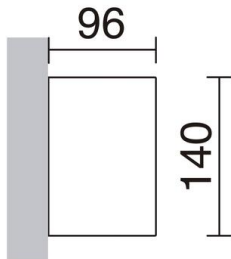

UFO 335A-L98E2B-03 Wall Bracket UFO IP54 LED SMD 2x3W 114lm CRI80 6000K 43° up-down Grey

Ufo family is made of aluminum with IP54 and a color temperature of 6000K, available in two colors, anthracite and gray. It emits light in both directions. It is suitable for lighting outdoor pathways.

GENERAL DATA

Category	Surface
Family	Ufo
Finish	[03] Grey
Location	Outdoor
Installation	Wall
Body material	Aluminum
Diffuser material	Transparent glass
ETIM class	EC0028g2
EAN	8435256557978

LIGHT SOURCES AND BEAMS

Sources	LED SMD 2x 3W max. 2x 114lm 6000K CRI80
Energy efficiency	A++, A+, A
Beams	43° - Direct symmetric Indirect symmetric

TECHNICAL DATA

Dimensions	Height x Width x Length (mm): 140 x 64 x 96
IP	IP54
Protection class	Class I
Frequency	50/60 Hz
Input voltage	110-240V AC V
Auxiliary gear	Electronic
Lifetime	40.000 h
LED lifetime L	80
LED lifetime B	50
Weight	0.75 Kg
Cable outlets	1
ECORAE category I	LED-B
ECORAE I	0.5
Flammable surfaces	Yes