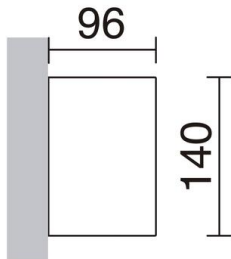

# UFO 335A-L98E2B-04

Wall Bracket UFO IP54 LED SMD 2x3W 114lm CRI80 6000K 43° up-down  
Anthracite

Ufo family is made of aluminum with IP54 and a color temperature of 6000K, available in two colors, anthracite and gray. It emits light in both directions. It is suitable for lighting outdoor pathways.

## GENERAL DATA

Category	Surface
Family	Ufo
Finish	[04] Anthracite
Location	Outdoor
Installation	Wall
Body material	Aluminum
Diffuser material	Transparent glass
ETIM class	EC0028g2
EAN	8435256557961

## LIGHT SOURCES AND BEAMS

Sources	LED SMD 2x 3W max. 2x 114lm 6000K CRI80
Energy efficiency	A++, A+, A
Beams	43° - Direct symmetric Indirect symmetric

## TECHNICAL DATA

Dimensions	Height x Width x Length (mm): 140 x 64 x 96
IP	IP54
Protection class	Class I
Frequency	50/60 Hz
Input voltage	110-240V AC V
Auxiliary gear	Electronic
Lifetime	40.000 h
LED lifetime L	80
LED lifetime B	50
Weight	0.75 Kg
Cable outlets	1
ECORAAE category I	LED-B
ECORAAE I	0.5
Flammable surfaces	Yes