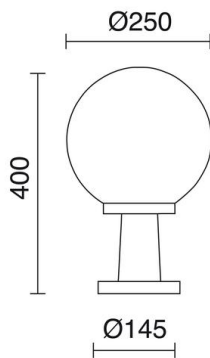

**VIC** 344A-G05X1A-02

Bollard VIC IP43 E27 70W 400mm Black

The Vic family is made of polyamide in black with IP43, it stands out for its round shape. It is made up of wall lights and beacons, available in different sizes. It is suitable for illuminating residential areas outside. This luminaire is suitable for installation in environments with a saline atmosphere.

**LIGHT SOURCES AND BEAMS**

Sources	E27 LED Bulb/TC-TSE/HAL 70W max.
Lamp included	No
Beam	Diffuse

**TECHNICAL DATA**

Dimensions	Height x Width x Length (mm): 400 x 250 x 250
IP	IP43
Corrosion resistance	Yes
Protection class	Class II
Frequency	50/60 Hz
Input voltage	110-240V AC V
Auxiliary gear	Without equipment, not needed
Glow wire temperature	850.0 °C
Weight	1.5 Kg
Cable outlets	1
ECORAE category I	CAT-B
ECORAE I	0.5
Flammable surfaces	Yes
Electric screwdriver	Yes

Vic S W

Vic XL C