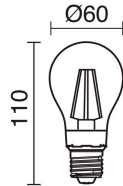

632C-L0506B-02
Lamp LED FILAMENT E27 LED
Bulb 6W 800lm 4000K 360°

Input voltage	110-240V AC
Frequency	50/60
Wattage (W)	6.0
IP	IP20
Protection class	Class I