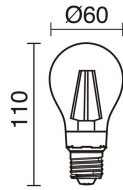

VIC 344A-G05X1A-02

Bollard VIC IP43 E27 70W 400mm Black

RECOMMENDED ACCESSORIES

632C-L0506B-01
Lamp LED FILAMENT E27 LED
Bulb 6W 800lm CRI80 2700K 360°

Input voltage	110-240V AC
Frequency	50/60
Wattage (W)	6.0
IP	IP20
Protection class	Class I