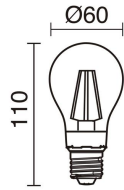

VIC 344A-G05X1A-02

Bollard VIC IP43 E27 70W 400mm Black

RECOMMENDED ACCESSORIES

632C-L0506B-01
Lamp LED FILAMENT E27 LED
Bulb 6W 800lm CRI80 2700K 360°

Input voltage	110-240V AC
Frequency	50/60
Wattage (W)	6.0
IP	IP20
Protection class	Class I