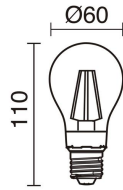

VIC 345A-G05X1A-02

Bollard VIC IP43 E27 70W 215mm Black

RECOMMENDED ACCESSORIES

632C-L0506B-01
Lamp LED FILAMENT E27 LED
Bulb 6W 800lm CRI80 2700K 360°

Input voltage	110-240V AC
Frequency	50/60
Wattage (W)	6.0
IP	IP20
Protection class	Class I