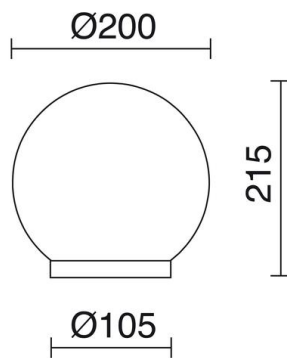

VIC 345A-G05X1A-02

Bollard VIC IP43 E27 70W 215mm Black

The Vic family is made of polyamide in black with IP43, it stands out for its round shape. It is made up of wall lights and beacons, available in different sizes. It is suitable for illuminating residential areas outside. This luminaire is suitable for installation in environments with a saline atmosphere.

LIGHT SOURCES AND BEAMS

Sources	E27 LED Bulb/TC-TSE/HAL 70W max.
Lamp included	No
Beam	Diffuse

TECHNICAL DATA

Dimensions	Height x Width x Length (mm): 215 x 200 x 200
IP	IP43
Corrosion resistance	Yes
Protection class	Class II
Frequency	50/60 Hz
Input voltage	110-240V AC V
Auxiliary gear	Without equipment, not needed
Glow wire temperature	850.0 °C
Weight	0.55 Kg
Cable outlets	1
ECORAE category I	CAT-A
ECORAE I	0.25
Flammable surfaces	Yes
Electric screwdriver	Yes