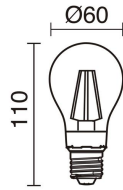

VIC 345B-G05X1A-02

Bollard VIC IP43 E27 70W 265mm Black

RECOMMENDED ACCESSORIES

632C-L0506B-01
Lamp LED FILAMENT E27 LED
Bulb 6W 800lm CRI80 2700K 360°

Input voltage	110-240V AC
Frequency	50/60
Wattage (W)	6.0
IP	IP20
Protection class	Class I