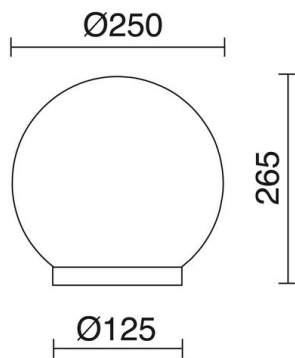

VIC 345B-G05X1A-02

Bollard VIC IP43 E27 70W 265mm Black

The Vic family is made of polyamide in black with IP43, it stands out for its round shape. It is made up of wall lights and beacons, available in different sizes. It is suitable for illuminating residential areas outside. This luminaire is suitable for installation in environments with a saline atmosphere.

LIGHT SOURCES AND BEAMS

Sources	E27 LED Bulb/TC-TSE/HAL 70W max.
Lamp included	No
Beam	Diffuse

TECHNICAL DATA

Dimensions	Height x Width x Length (mm): 265 x 250 x 250
IP	IP43
Corrosion resistance	Yes
Protection class	Class II
Frequency	50/60 Hz
Input voltage	110-240V AC V
Auxiliary gear	Without equipment, not needed
Glow wire temperature	850.0 °C
Weight	0.9 Kg
Cable outlets	1
ECORAE category I	CAT-B
ECORAE I	0.5
Flammable surfaces	Yes
Electric screwdriver	Yes