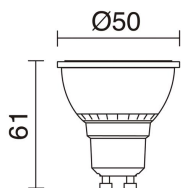

**GENERAL DATA**

Category	Surface
Family	Seth
Finish	[03] Grey
Location	Outdoor
Installation	Wall
Body material	Aluminum
Diffuser material	Transparent glass
ETIM class	EC0028g2
EAN	8435258629413

**LIGHT SOURCES AND BEAMS**

Sources	GU10 LED Bulb/PAR16 50W max.
Energy efficiency	A++, A+, A, B, C, D, E
Lamp included	No
Beam	Direct symmetric

**TECHNICAL DATA**

Dimensions	Height x Width x Length (mm): 100 x 100 x 140
IP	IP65
Corrosion resistance	Yes
Protection class	Class I
Frequency	50/60 Hz
Input voltage	110-240V AC V
Auxiliary gear	Without equipment, not needed
Weight	0.9 Kg
Cable outlets	1
ECORAE category I	CAT-B

**SETH** 398D-G2150A-03

Wall Bracket SETH IP65 GU10 50W Grey

**RECOMMENDED ACCESSORIES**

**578A-L2105A-02**  
Lamp LED PRO GU10 LED Bulb  
4.50W 300lm CRI80 4000K 38°  
White

Input voltage	110-240V AC
Frequency	50/60
Wattage (W)	4.5
IP	IP20
Protection class	Class I