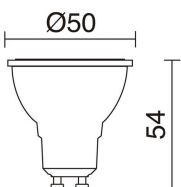

**GENERAL DATA**

Category	Surface
Family	Seth
Finish	[03] Grey
Location	Outdoor
Installation	Wall
Body material	Aluminum
Diffuser material	Transparent glass
ETIM class	EC0028g2
EAN	8435258629413

**LIGHT SOURCES AND BEAMS**

Sources	GU10 LED Bulb/PAR16 50W max.
Energy efficiency	A++, A+, A, B, C, D, E
Lamp included	No
Beam	Direct symmetric

**TECHNICAL DATA**

Dimensions	Height x Width x Length (mm): 100 x 100 x 140
IP	IP65
Corrosion resistance	Yes
Protection class	Class I
Frequency	50/60 Hz
Input voltage	110-240V AC V
Auxiliary gear	Without equipment, not needed
Weight	0.9 Kg
Cable outlets	1
ECORAE category I	CAT-B

**SETH** 398D-G2150A-03

Wall Bracket SETH IP65 GU10 50W Grey

**RECOMMENDED ACCESSORIES**

**578A-L2105A-02**  
Lamp LED PRO GU10 LED Bulb  
4.50W 300lm CRI80 4000K 38°  
White

Input voltage	110-240V AC
Frequency	50/60
Wattage (W)	4.5
IP	IP20
Protection class	Class I