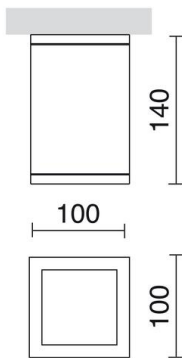

**SETH** 398D-G2150A-03

Wall Bracket SETH IP65 GU10 50W Grey

Seth family of wall lights is made of aluminum with IP65, available in various sizes and in two colors: anthracite and brown. You can choose between two types of emission below and above and below. It is suitable for illuminating outdoor residential and commercial areas.

**GENERAL DATA**

Category	Surface
Family	Seth
Finish	[03] Grey
Location	Outdoor
Installation	Wall
Body material	Aluminum
Diffuser material	Transparent glass
ETIM class	EC0028g2
EAN	8435258629413

**LIGHT SOURCES AND BEAMS**

Sources	GU10 LED Bulb/PAR16 50W max.
Energy efficiency	A++, A+, A, B, C, D, E
Lamp included	No
Beam	Direct symmetric

**TECHNICAL DATA**

Dimensions	Height x Width x Length (mm): 100 x 100 x 140
IP	IP65
Corrosion resistance	Yes
Protection class	Class I
Frequency	50/60 Hz
Input voltage	110-240V AC V
Auxiliary gear	Without equipment, not needed
Weight	0.9 Kg
Cable outlets	1
ECORAE category I	CAT-B