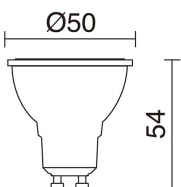

578A-L2104A-02
Lamp LED PRO GU10 3,50W 36°
White

Input voltage	110-240V AC
Frequency	50/60
IP	IP20
Protection class	Class I