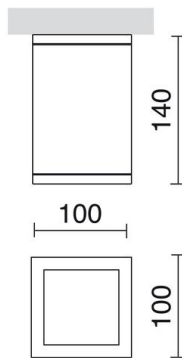

**SETH** 398D-L0109B-03

Wall Bracket SETH IP65 LED SMD AC 8.70W 850lm CRI80 3000K Grey

Seth family of wall lights is made of aluminum with IP65, available in various sizes and in two colors: anthracite and brown. You can choose between two types of emission below and above and below. It is suitable for illuminating outdoor residential and commercial areas.

**GENERAL DATA**

Category	Surface
Family	Seth
Finish	[03] Grey
Location	Outdoor
Installation	Wall
Body material	Aluminum
Diffuser material	Transparent glass
ETIM class	EC0028g2
EAN	8435258629437

**LIGHT SOURCES AND BEAMS**

Sources	LED SMD AC 8.7W max. 850lm 3000K CRI80
Energy efficiency	A++, A+, A
Beam	Direct symmetric

**TECHNICAL DATA**

Dimensions	Height x Width x Length (mm): 100 x 100 x 140
IP	IP65
Corrosion resistance	Yes
Protection class	Class I
Frequency	50/60 Hz
Input voltage	220-240V AC V
Auxiliary gear	Driver integrado
Lifetime	50,000 h
LED lifetime L	80
LED lifetime B	20
Cable outlets	1
ECORAE category I	LED-B