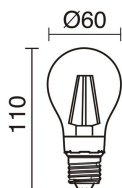

Sources	E27 PAR30 75W
Lamp included	No
Beam	Direct symmetric

TECHNICAL DATA

Dimensions	Height x Diameter x Length (mm): 250 x 130 x 190
IP	IP65
Corrosion resistance	Yes
Protection class	Class I
Frequency	50/60 Hz
Input voltage	110-240V AC V
Auxiliary gear	Without equipment, not needed
Weight	2.4 Kg
Cable outlets	1
ECORAE category I	CAT-B
ECORAE I	0.5

SETH 399C-G05X1A-04

Wall Bracket SETH Round IP65 E27 75W Anthracite

RECOMMENDED ACCESSORIES

632C-L0506B-01
Lamp LED FILAMENT E27 LED
Bulb 6W 800lm CRI80 2700K 360°

Input voltage	110-240V AC
Frequency	50/60
Wattage (W)	6.0
IP	IP20
Protection class	Class I