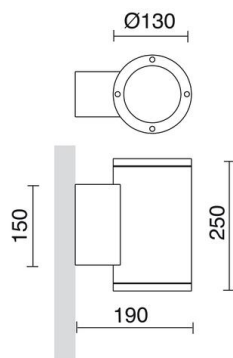

SETH 399C-G05X1A-04

Wall Bracket SETH Round IP65 E27 75W Anthracite

Seth family of wall lights is made of aluminum with IP65, available in various sizes and in two colors: anthracite and brown. You can choose between two types of emission below and above and below. It is suitable for illuminating outdoor residential and commercial areas.

GENERAL DATA

Category	Surface
Family	Seth
Finish	[04] Anthracite
Location	Outdoor
Installation	Wall
Body material	Aluminum
Diffuser material	Transparent glass
ETIM class	EC0028g2
EAN	8435258627662

LIGHT SOURCES AND BEAMS

Sources	E27 PAR30 75W
Lamp included	No
Beam	Direct symmetric

TECHNICAL DATA

Dimensions	Height x Diameter x Length (mm): 250 x 130 x 190
IP	IP65
Corrosion resistance	Yes
Protection class	Class I
Frequency	50/60 Hz
Input voltage	110-240V AC V
Auxiliary gear	Without equipment, not needed
Weight	2.4 Kg
Cable outlets	1
ECORAE category I	CAT-B
ECORAE I	0.5

SETH 399C-G05X1A-04

Wall Bracket SETH Round IP65 E27 75W Anthracite

RECOMMENDED ACCESSORIES

632C-L0506B-01
Lamp LED FILAMENT E27 LED
Bulb 6W 800lm CRI80 2700K 360°

Input voltage	110-240V AC
Frequency	50/60
Wattage (W)	6.0
IP	IP20
Protection class	Class I