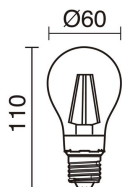

Sources	E27 PAR30 75W
Lamp included	No
Beam	Direct symmetric

TECHNICAL DATA

Dimensions	Height x Diameter x Length (mm): 250 x 130 x 190
IP	IP65
Corrosion resistance	Yes
Protection class	Class I
Frequency	50/60 Hz
Input voltage	110-240V AC V
Auxiliary gear	Without equipment, not needed
Weight	2.4 Kg
Cable outlets	1
ECORAE category I	CAT-B
ECORAE I	0.5

SETH 399C-G05X1A-04

Wall Bracket SETH Round IP65 E27 75W Anthracite

RECOMMENDED ACCESSORIES

632C-L0506B-01
Lamp LED FILAMENT E27 LED
Bulb 6W 800lm CRI80 2700K 360°

Input voltage	110-240V AC
Frequency	50/60
Wattage (W)	6.0
IP	IP20
Protection class	Class I

632C-L0506B-02
Lamp LED FILAMENT E27 LED
Bulb 6W 800lm 4000K 360°

Input voltage	110-240V AC
Frequency	50/60
Wattage (W)	6.0
IP	IP20
Protection class	Class I

SETH 399C-G05X1A-04

Wall Bracket SETH Round IP65 E27 75W Anthracite