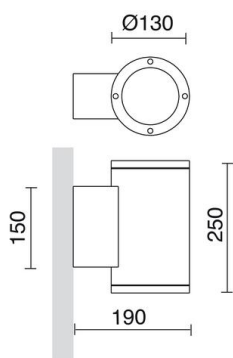

**SETH** 399C-G05X1A-90

Wall Bracket SETH Round IP65 E27 75W Brown oxide

Seth family of wall lights is made of aluminum with IP65, available in various sizes and in two colors: anthracite and brown. You can choose between two types of emission below and above and below. It is suitable for illuminating outdoor residential and commercial areas.

**GENERAL DATA**

Category	Surface
Family	Seth
Finish	[90] Brown oxide
Location	Outdoor
Installation	Wall
Body material	Aluminum
Diffuser material	Transparent glass
ETIM class	EC0028g2
EAN	8435256507577

**LIGHT SOURCES AND BEAMS**

Sources	E27 PAR30 75W
Lamp included	No
Beam	Direct symmetric

**TECHNICAL DATA**

Dimensions	Height x Diameter x Length (mm): 250 x 130 x 190
IP	IP65
Corrosion resistance	Yes
Protection class	Class I
Frequency	50/60 Hz
Input voltage	110-240V AC V
Auxiliary gear	Without equipment, not needed
Weight	2.4 Kg
Cable outlets	1
ECORAE category I	CAT-B
ECORAE I	0.5

**SETH** 399C-G05X1A-90

Wall Bracket SETH Round IP65 E27 75W Brown oxide

**PRODUCTS OF THE SAME FAMILY**

Seth Round Ceiling

Seth Round D130 Up-down

Seth Round D93 Down

Seth Round D93 Up-down

Seth Square Ceiling