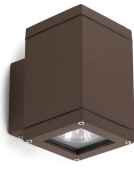

**SETH** 399C-G05X1A-90

Wall Bracket SETH Round IP65 E27 75W Brown oxide

Seth family of wall lights is made of aluminum with IP65, available in various sizes and in two colors: anthracite and brown. You can choose between two types of emission below and above and below. It is suitable for illuminating outdoor residential and commercial areas.

**GENERAL DATA**

Category	Surface
Family	Seth
Finish	[90] Brown oxide
Location	Outdoor
Installation	Wall
Body material	Aluminum
Diffuser material	Transparent glass
ETIM class	EC0028g2
EAN	8435256507577

**SETH** 399C-G05X1A-90

Wall Bracket SETH Round IP65 E27 75W Brown oxide

**PRODUCTS OF THE SAME FAMILY**

Seth Round Ceiling

Seth Round D130 Up-down

Seth Round D93 Down

Seth Round D93 Up-down

Seth Square Ceiling

Seth Square L100 Down

Seth Square L100 Up-down

Seth Square L80 Down

Seth Square L80 Up-down