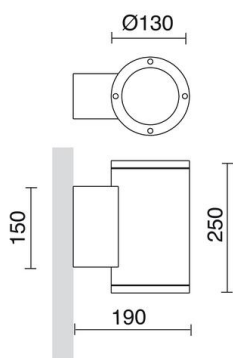

SETH 399C-L0118B-04 Wall Bracket SETH Round IP65 LED SMD AC 17.60W 1665lm CRI80 3000K Anthracite

Seth family of wall lights is made of aluminum with IP65, available in various sizes and in two colors: anthracite and brown. You can choose between two types of emission below and above and below. It is suitable for illuminating outdoor residential and commercial areas.

GENERAL DATA

Category	Surface
Family	Seth
Finish	[04] Anthracite
Location	Outdoor
Installation	Wall
Body material	Aluminum
Diffuser material	Transparent glass
ETIM class	EC0028g2
EAN	8435256520804

LIGHT SOURCES AND BEAMS

Sources	LED SMD AC 17.6W 1665lm 3000K CRI80
Energy efficiency	E
Beam	Direct symmetric

TECHNICAL DATA

Dimensions	Height x Diameter x Length (mm): 250 x 130 x 190
IP	IP65
Corrosion resistance	Yes
Protection class	Class I
Frequency	50/60 Hz
Input voltage	220-240V AC V
Auxiliary gear	Electronic
Lifetime	50,000 h
LED lifetime L	80
LED lifetime B	20
Weight	2.65 Kg
Cable outlets	1
ECORAE category I	LED-B
ECORAE I	0.5

SETH 399C-L0118B-04 Wall Bracket SETH Round IP65 LED SMD AC 17.60W 1665lm CRI80 3000K Anthracite

PRODUCTS OF THE SAME FAMILY

Seth Round Ceiling

Seth Round D130 Up-down

Seth Round D93 Down

Seth Round D93 Up-down