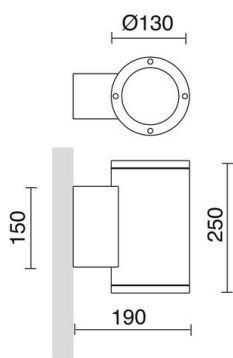

**SETH** 399C-L0218B-04 Wall Bracket SETH Round IP65 LED SMD AC 17.60W 2270lm CRI80 4000K Anthracite

Seth family of wall lights is made of aluminum with IP65, available in various sizes and in two colors: anthracite and brown. You can choose between two types of emission below and above and below. It is suitable for illuminating outdoor residential and commercial areas.

**GENERAL DATA**

Category	Surface
Family	Seth
Finish	[04] Anthracite
Location	Outdoor
Installation	Wall
Body material	Aluminum
Diffuser material	Transparent glass
ETIM class	EC0028g2
EAN	8433264120290

**LIGHT SOURCES AND BEAMS**

Sources	LED SMD AC 17.6W 2270lm 4000K CRI80
Energy efficiency	E
Beam	Direct symmetric

**TECHNICAL DATA**

Dimensions	Height x Diameter x Length (mm): 250 x 130 x 190
IP	IP65
Corrosion resistance	Yes
Protection class	Class I
Frequency	50/60 Hz
Input voltage	220-240V AC V
Auxiliary gear	Electronic
Lifetime	50,000 h
LED lifetime L	80
LED lifetime B	20
Weight	2.65 Kg
Cable outlets	1
ECORAE category I	LED-B
ECORAE I	0.5

**SETH** 399C-L0218B-04 Wall Bracket SETH Round IP65 LED SMD AC 17.60W 2270lm CRI80 4000K Anthracite

**PRODUCTS OF THE SAME FAMILY**

Seth Round Ceiling

Seth Round D130 Up-down

Seth Round D93 Down

Seth Round D93 Up-down