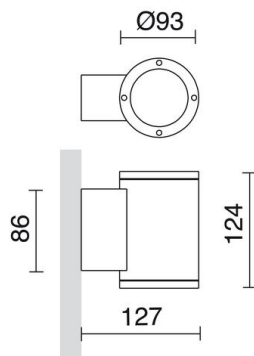

SETH 399E-G21X1A-04

Wall Bracket SETH Round IP65 GU10 50W Anthracite

Seth family of wall lights is made of aluminum with IP65, available in various sizes and in two colors: anthracite and brown. You can choose between two types of emission below and above and below. It is suitable for illuminating outdoor residential and commercial areas.

GENERAL DATA

Category	Surface
Family	Seth
Finish	[04] Anthracite
Location	Outdoor
Installation	Wall
Body material	Aluminum
Diffuser material	Transparent glass
ETIM class	EC0028g2
EAN	8433264120184

LIGHT SOURCES AND BEAMS

Sources	GU10 HAL/LED Bulb 50W max. 420lm 3000K
Lamp included	No
Beam	Direct symmetric

TECHNICAL DATA

Dimensions	Height x Diameter x Length (mm): 124 x 93 x 127
IP	IP65
Corrosion resistance	Yes
Protection class	Class I
Frequency	50/60 Hz
Input voltage	110-240V AC V
Auxiliary gear	Without equipment, not needed
Weight	0.95 Kg
Cable outlets	1
ECORAE category I	LED-B
ECORAE I	0.5

SETH 399E-G21X1A-04

Wall Bracket SETH Round IP65 GU10 50W Anthracite

PRODUCTS OF THE SAME FAMILY

Seth Round Ceiling

Seth Round D130 Down

Seth Round D130 Up-down

Seth Round D93 Up-down

Seth Square Ceiling