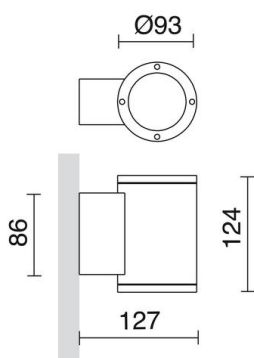

**SETH** 399E-G21X1A-90

Wall Bracket SETH IP65 GU10 50W Brown oxide

Seth family of wall lights is made of aluminum with IP65, available in various sizes and in two colors: anthracite and brown. You can choose between two types of emission below and above and below. It is suitable for illuminating outdoor residential and commercial areas.

**GENERAL DATA**

Category	Surface
Family	Seth
Finish	[90] Brown oxide
Location	Outdoor
Installation	Wall
Body material	Aluminum
Diffuser material	Transparent glass
ETIM class	EC0028g2
EAN	8433264120191

**LIGHT SOURCES AND BEAMS**

Sources	GU10 HAL 50W max. 420lm 3000K
Lamp included	No
Beam	Direct symmetric

**TECHNICAL DATA**

Dimensions	Height x Diameter x Length (mm): 124 x 93 x 127
IP	IP65
Corrosion resistance	Yes
Protection class	Class I
Frequency	50/60 Hz
Input voltage	110-240V AC V
Auxiliary gear	Electronic
Weight	0.95 Kg
Cable outlets	1
ECORAAE category I	LED-B
ECORAAE I	0.5