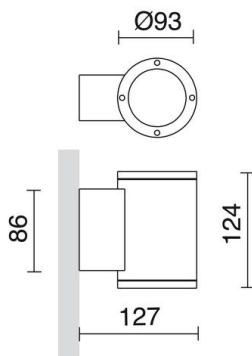

SETH 399E-L0105B-04

Wall Bracket SETH Round IP65 LED SMD AC 4W 420lm CRI80 3000K
Anthracite

Seth family of wall lights is made of aluminum with IP65, available in various sizes and in two colors: anthracite and brown. You can choose between two types of emission below and above and below. It is suitable for illuminating outdoor residential and commercial areas.

GENERAL DATA

Category	Surface
Family	Seth
Finish	[04] Anthracite
Location	Outdoor
Installation	Wall
Body material	Aluminum
Diffuser material	Transparent glass
ETIM class	EC0028g2
EAN	8435256520842

LIGHT SOURCES AND BEAMS

Sources	LED SMD AC 4W 420lm 3000K CRI80
Energy efficiency	F
Beam	Direct symmetric

TECHNICAL DATA

Dimensions	Height x Diameter x Length (mm): 124 x 93 x 127
IP	IP65
Corrosion resistance	Yes
Protection class	Class I
Frequency	50/60 Hz
Input voltage	220-240V AC V
Auxiliary gear	Electronic
Lifetime	50,000 h
LED lifetime L	80
LED lifetime B	20
Weight	0.95 Kg
Cable outlets	1
ECORAE category I	LED-B
ECORAE I	0.5