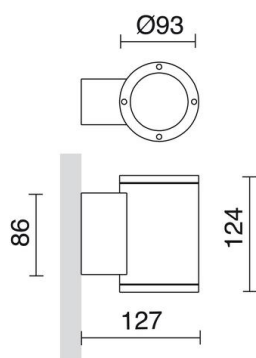

SETH 399E-L0105B-90 Wall Bracket SETH Round IP65 LED SMD AC 4W 420lm CRI80 3000K Brown oxide

Seth family of wall lights is made of aluminum with IP65, available in various sizes and in two colors: anthracite and brown. You can choose between two types of emission below and above and below. It is suitable for illuminating outdoor residential and commercial areas.

GENERAL DATA

Category	Surface
Family	Seth
Finish	[90] Brown oxide
Location	Outdoor
Installation	Wall
Body material	Aluminum
Diffuser material	Transparent glass
ETIM class	EC0028g2
EAN	8435256520859

LIGHT SOURCES AND BEAMS

Sources	LED SMD AC 4W 420lm 3000K CRI80
Energy efficiency	F
Beam	Direct symmetric

TECHNICAL DATA

Dimensions	Height x Diameter x Length (mm): 124 x 93 x 127
IP	IP65
Corrosion resistance	Yes
Protection class	Class I
Frequency	50/60 Hz
Input voltage	220-240V AC V
Auxiliary gear	Electronic
Lifetime	50,000 h
LED lifetime L	80
LED lifetime B	20
Weight	0.95 Kg
Cable outlets	1
ECORAE category I	LED-B
ECORAE I	0.5