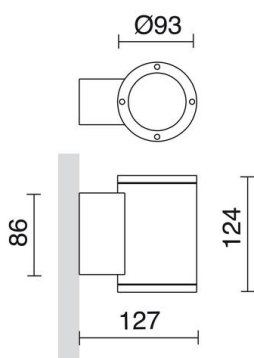

SETH 399E-L0205B-04

Wall Bracket SETH Round IP65 LED SMD AC 4W 505lm CRI80 4000K Anthracite

Seth family of wall lights is made of aluminum with IP65, available in various sizes and in two colors: anthracite and brown. You can choose between two types of emission below and above and below. It is suitable for illuminating outdoor residential and commercial areas.

GENERAL DATA

| | |
|-------------------|-------------------|
| Category | Surface |
| Family | Seth |
| Finish | [04] Anthracite |
| Location | Outdoor |
| Installation | Wall |
| Body material | Aluminum |
| Diffuser material | Transparent glass |
| ETIM class | EC0028g2 |
| EAN | 8433264120207 |

LIGHT SOURCES AND BEAMS

| | |
|-------------------|---------------------------------|
| Sources | LED SMD AC 4W 505lm 4000K CRI80 |
| Energy efficiency | E |
| Beam | Direct symmetric |

TECHNICAL DATA

| | |
|----------------------|---|
| Dimensions | Height x Diameter x Length (mm): 124 x 93 x 127 |
| IP | IP65 |
| Corrosion resistance | Yes |
| Protection class | Class I |
| Frequency | 50/60 Hz |
| Input voltage | 220-240V AC V |
| Auxiliary gear | Electronic |
| Lifetime | 50,000 h |
| LED lifetime L | 80 |
| LED lifetime B | 20 |
| Weight | 0.95 Kg |
| Cable outlets | 1 |
| ECORAAE category I | LED-B |
| ECORAAE I | 0.5 |