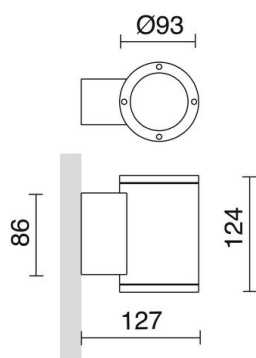

SETH 399E-L0205B-90 Wall Bracket SETH Round IP65 LED SMD AC 4W 505lm CRI80 4000K Brown oxide

Seth family of wall lights is made of aluminum with IP65, available in various sizes and in two colors: anthracite and brown. You can choose between two types of emission below and above and below. It is suitable for illuminating outdoor residential and commercial areas.

GENERAL DATA

Category	Surface
Family	Seth
Finish	[90] Brown oxide
Location	Outdoor
Installation	Wall
Body material	Aluminum
Diffuser material	Transparent glass
ETIM class	EC0028g2
EAN	8433264120214

LIGHT SOURCES AND BEAMS

Sources	LED SMD AC 4W 505lm 4000K CRI80
Energy efficiency	E
Beam	Direct symmetric

TECHNICAL DATA

Dimensions	Height x Diameter x Length (mm): 124 x 93 x 127
IP	IP65
Corrosion resistance	Yes
Protection class	Class I
Frequency	50/60 Hz
Input voltage	220-240V AC V
Auxiliary gear	Electronic
Lifetime	50,000 h
LED lifetime L	80
LED lifetime B	20
Weight	0.95 Kg
Cable outlets	1
ECORAAE category I	LED-B
ECORAAE I	0.5