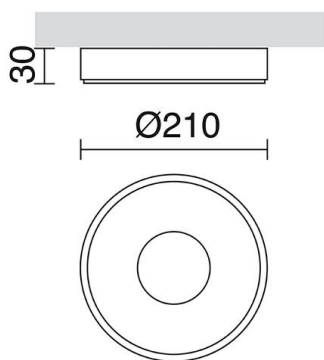

VIENA 403A-L0112B-01 Wall Bracket VIENA IP65 LED COB 12W 1800lm CRI85 3000K 120° White

Familia Viena is made of aluminum and polycarbonate matted with IP65 and a color temperature of 3000K. It is made up of round-shaped wall / ceiling lights. The wall lights are made in different sizes. It is suitable for lighting outdoor pathways.

GENERAL DATA

Category	Surface
Family	Viena
Finish	[01] White
Location	Outdoor
Installation	Ceiling, Wall
Body material	Aluminum
Diffuser material	Transparent polycarbonate
Reflector material	Termoplástico metalizado de espejo
ETIM class	EC0028g2
EAN	8435256592283

LIGHT SOURCES AND BEAMS

Sources	LED COB 12W max. 1800lm 3000K CRI85
Total flux	1538 lm
Energy efficiency	D
Beam	120° - Direct symmetric

TECHNICAL DATA

Dimensions	Diameter x Length (mm): 210 x 30
IP	IP65
IP2	IP44
IK	08
Protection class	Class I
Frequency	50/60 Hz
Input voltage	220-240V AC V
Auxiliary gear	Electronic
Glow wire temperature	850.0 °C
Lifetime	50.000 h
LED lifetime L	80
LED lifetime B	10
Weight	1.2 Kg
Cable outlets	1
ECORAE category I	LED-B
ECORAE I	0.5
Electric screwdriver	Yes

NOTES

Led metalized reflector.

VIENA 403A-L0112B-01 Wall Bracket VIENA IP65 LED COB 12W 1800lm CRI85 3000K 120° White

PRODUCTS OF THE SAME FAMILY

Viena Round L Viena Square L Viena Square M Viena Square S Viena Square Wall