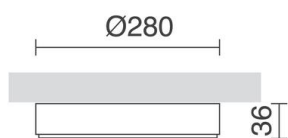

VIENA 403B-L0130B-01 Wall Bracket VIENA IP65 LED COB 30W 3800lm CRI85 3000K 120° White

Familia Viena is made of aluminum and polycarbonate matted with IP65 and a color temperature of 3000K. It is made up of round-shaped wall / ceiling lights. The wall lights are made in different sizes. It is suitable for lighting outdoor pathways.

GENERAL DATA

Category	Surface
Family	Viena
Finish	[01] White
Location	Outdoor
Installation	Ceiling, Wall
Body material	Aluminum
Diffuser material	Transparent polycarbonate
Reflector material	Termoplástico metalizado de espejo
ETIM class	EC0028g2
EAN	8435256599435

LIGHT SOURCES AND BEAMS

Sources	LED COB 30W max. 3800lm 3000K CRI85
Total flux	3230 lm
Energy efficiency	E
Beam	120° - Direct symmetric

TECHNICAL DATA

Dimensions	Diameter x Length (mm): 280 x 36
IP	IP65
IP2	IP44
IK	08
Protection class	Class I
Frequency	50/60 Hz
Input voltage	220-240V AC V
Auxiliary gear	Electronic
Glow wire temperature	850.0 °C
Lifetime	50.000 h
LED lifetime L	80
LED lifetime B	10
Weight	2.0 Kg
Cable outlets	1
ECORAE category I	LED-B
ECORAE I	0.5
Electric screwdriver	Yes