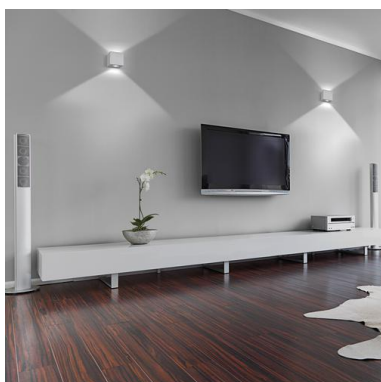

BRICK 412B-L01F1B-02 Wall Bracket BRICK LED SMD 5W 325lm CRI80 3000K 67°,67° up-down Black

BRICK family is UAN LED wall sconces that stand out for its square cube-shaped design. BRICK LED fixtures are manufactured from aluminum in view of the decoration of residential interiors. LED luminaire is available in two version one single issue and another double light emission (direct and indirect). Moreover, the LED applied BRICK designed in two colors: black and brushed aluminum. BRICK is the reduced version of the family of wall LED BRICK G.

GENERAL DATA

Category	Surface
Family	Brick
Finish	[02] Black
Location	Indoor
Installation	Wall
Diffuser material	Transparent glass
EAN	8433264115272

LIGHT SOURCES AND BEAMS

Sources	LED SMD 5W max. 325lm 3000K CRI80
Total flux	585 lm
Energy efficiency	G
Beams	67° - Direct symmetric 67° - Indirect asymmetric