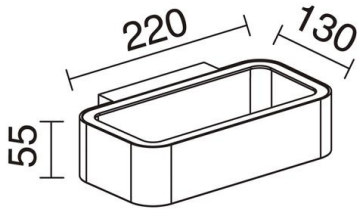

RHIN 443A-L0107A-04 Wall Bracket RHIN IP54 LED COB 7W 448lm CRI80 3000K 40°,40° up-down Anthracite

Apply Rhin is made of aluminum in anthracite color with IP54, color temperature of 3000K and angle of light 40°.Its design is universal and functional, therefore it is recommended for lighting residential outdoor areas.

GENERAL DATA

Category	Surface
Family	Rhin
Finish	[04] Anthracite
Location	Outdoor
Installation	Wall
Body material	Aluminum
Diffuser material	Frosted polycarbonate
ETIM class	EC0028g2
EAN	8435256596991

LIGHT SOURCES AND BEAMS

Sources	LED COB 7W max. 448lm 3000K CRI80
Energy efficiency	G
Beams	40° - Direct symmetric 40° - Indirect symmetric

TECHNICAL DATA

Dimensions	Height x Width x Length (mm): 55 x 220 x 130
IP	IP54
Protection class	Class I
Frequency	50/60 Hz
Input voltage	110-240V AC V
Auxiliary gear	Electronic
Lifetime	30.000 h
LED lifetime L	80
LED lifetime B	50
Weight	0.666667 Kg
Cable outlets	1
ECORAAE category I	LED-B
ECORAAE I	0.5
Flammable surfaces	Yes