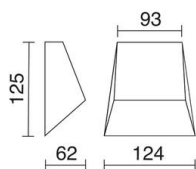

# ARTAL 445A-L0107A-04

Wall Bracket ARTAL IP54 LED COB 7W 780lm CRI80 3000K 108°  
Anthracite

Apply Artal is made of aluminum in anthracite color with IP54, its emission temperature is 3000K. Thanks to its original design, it is suitable for lighting outdoor areas.

## GENERAL DATA

Category	Surface
Family	Artal
Finish	[04] Anthracite
Location	Outdoor
Installation	Wall
Body material	Aluminum
Diffuser material	Transparent polycarbonate
ETIM class	EC000481
EAN	8435256597011

## TECHNICAL DATA

Dimensions	Height x Width x Length (mm): 125 x 125 x 63.5
IP	IP54
Protection class	Class I
Frequency	50/60 Hz
Input voltage	110-240V AC V
Output current	700 mA
Power factor	0.8
Auxiliary gear	Electronic
Auxiliary equipment brands	HEP
Lifetime	40,000 h
LED lifetime L	80
LED lifetime B	50
Weight	0.4 Kg
Cable outlets	1
ECORAE category I	LED-A
ECORAE I	0.5
Flammable surfaces	Yes