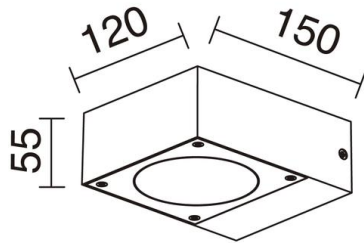

GUIU 447B-L01D6A-04

Wall Bracket GUIU IP54 LED SMD 6W 642lm CRI80 3000K 24° Anthracite

The Guiu family is made of aluminum in anthracite color with IP54. It consists of a wall light and a modern style beacon. Its emission temperature is 3000K. The light is scattered directly. It is designed to illuminate residential areas outside.

GENERAL DATA

Category	Surface
Family	Guiu
Finish	[04] Anthracite
Location	Outdoor
Installation	Wall
Body material	Aluminum
Diffuser material	Transparent glass
ETIM class	EC0028g2
EAN	8435256597035

LIGHT SOURCES AND BEAMS

Sources	LED SMD 6W max. 642lm 3000K CRI80
Total flux	505 lm
Energy efficiency	F
Beam	24° - Direct symmetric

TECHNICAL DATA

Dimensions	Length x Height x Width (mm): 120 x 55 x 150
IP	IP54
Protection class	Class I
Frequency	50/60 Hz
Input voltage	110-240V AC V
Output current	350 mA
Power factor	0.8
Auxiliary gear	Electronic
Auxiliary equipment brand	HEP
Lifetime	30,000 h
LED lifetime L	80
LED lifetime B	50
Weight	0.975 Kg
Cable outlets	1
ECORAE category I	LED-B
ECORAE I	0.5