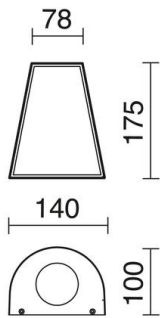

ALIX 453A-G21X1A-04

Wall Bracket ALIX IP54 GU10 4.50W Anthracite

Apply Alix is made of aluminum in anthracite color with IP54, it has the shape of a cone with direct light beam. Thanks to its unusual shape, it is suitable for illuminating outdoor residential areas.

GENERAL DATA

Category	Surface
Family	Alix
Finish	[04] Anthracite
Location	Outdoor
Installation	Wall
Body material	Aluminum
Diffuser material	Transparent glass
ETIM class	EC0028g2
EAN	8435256597103

LIGHT SOURCES AND BEAMS

Sources	GU10 LED Bulb 4.5W max.
Lamp included	No
Beam	Direct symmetric

TECHNICAL DATA

Dimensions	Height x Width x Length (mm): 170 x 140 x 100
IP	IP54
Protection class	Class I
Frequency	50/60 Hz
Input voltage	110-240V AC V
Auxiliary gear	Without equipment, not needed
Weight	0.64 Kg
Cable outlets	1
ECORAE category I	CAT-B
ECORAE I	0.5
Flammable surfaces	Yes