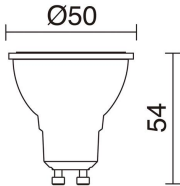

Sources	GU10 LED Bulb 4.5W max.
Lamp included	No
Beam	Direct symmetric

TECHNICAL DATA

Dimensions	Height x Width x Length (mm): 170 x 140 x 100
IP	IP54
Protection class	Class I
Frequency	50/60 Hz
Input voltage	110-240V AC V
Auxiliary gear	Without equipment, not needed
Weight	0.64 Kg
Cable outlets	1
ECORAE category I	CAT-B
ECORAE I	0.5
Flammable surfaces	Yes

ALIX 453A-G21X1A-04

Wall Bracket ALIX IP54 GU10 4.50W Anthracite

RECOMMENDED ACCESSORIES

578A-L2105A-02
Lamp LED PRO GU10 LED Bulb
4.50W 300lm CRI80 4000K 38°
White

Input voltage	110-240V AC
Frequency	50/60
Wattage (W)	4.5
IP	IP20
Protection class	Class I

578A-L2104A-01
Lamp LED PRO GU10 3.50W 36°
White

Input voltage	110-240V AC
Frequency	50/60
Wattage (W)	3.5
IP	IP20
Protection class	Class I

578A-L2104A-02
Lamp LED PRO GU10 3.50W 36°
White

Input voltage	110-240V AC
Frequency	50/60
IP	IP20
Protection class	Class I