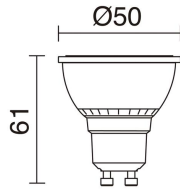

ALIX 453A-G21X1A-04

Wall Bracket ALIX IP54 GU10 4.50W Anthracite

RECOMMENDED ACCESSORIES

578A-L2105A-02
Lamp LED PRO GU10 LED Bulb
4.50W 300lm CRI80 4000K 38°
White

Input voltage	110-240V AC
Frequency	50/60
Wattage (W)	4.5
IP	IP20
Protection class	Class I